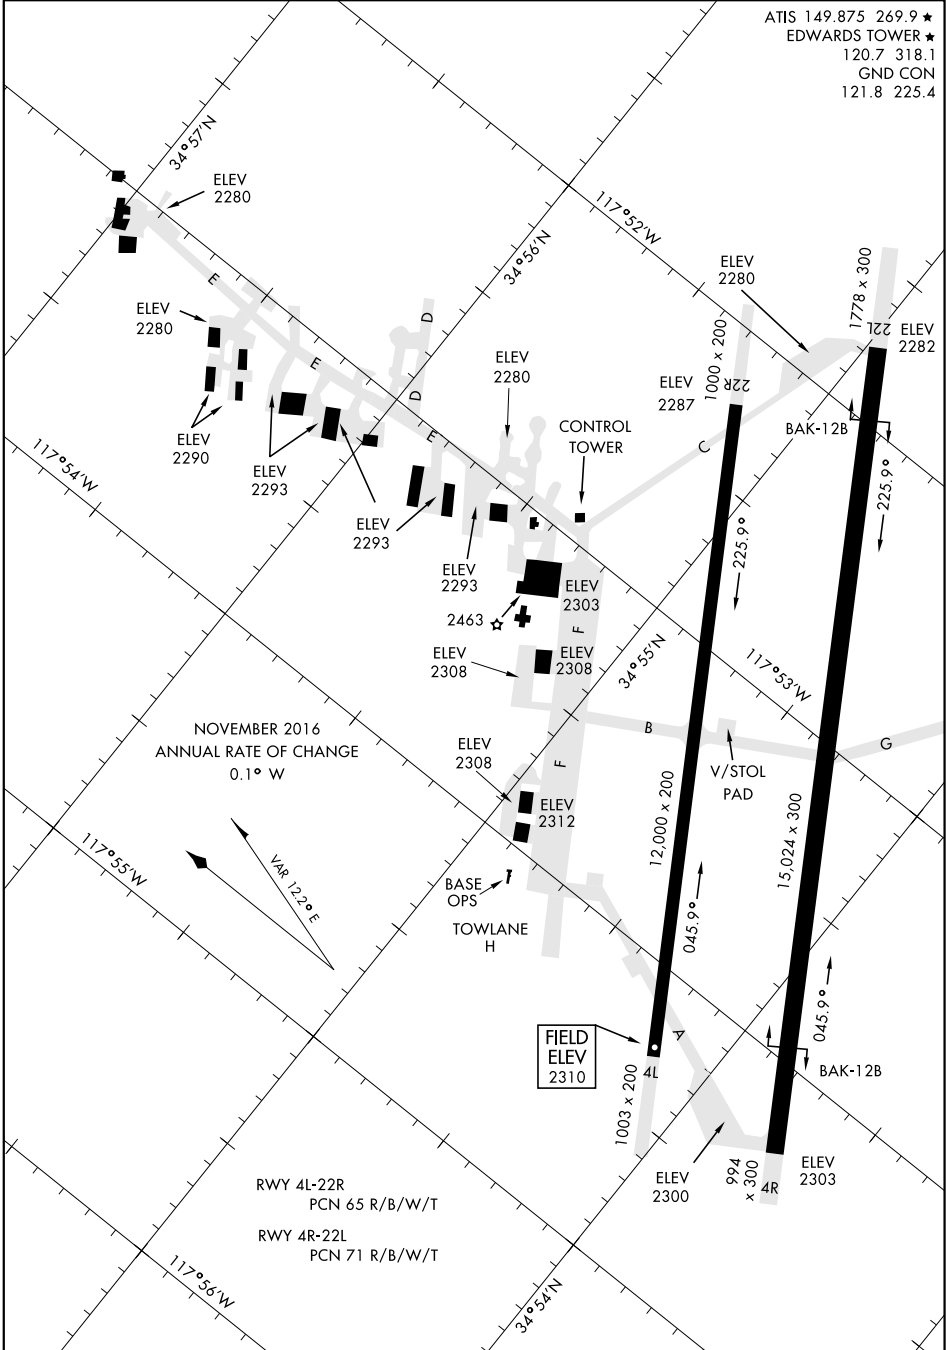

AIRPORT DIAGRAM

AFD-500 [USAF]

EDWARDS AFB (KEDW)

EDWARDS, CALIFORNIA

ATIS 149.875 269.9 ★
 EDWARDS TOWER ★
 120.7 318.1
 GND CON
 121.8 225.4

SW-3, 31 JAN 2019 to 28 FEB 2019

SW-3, 31 JAN 2019 to 28 FEB 2019

AIRPORT DIAGRAM

EDWARDS, CALIFORNIA

EDWARDS AFB (KEDW)