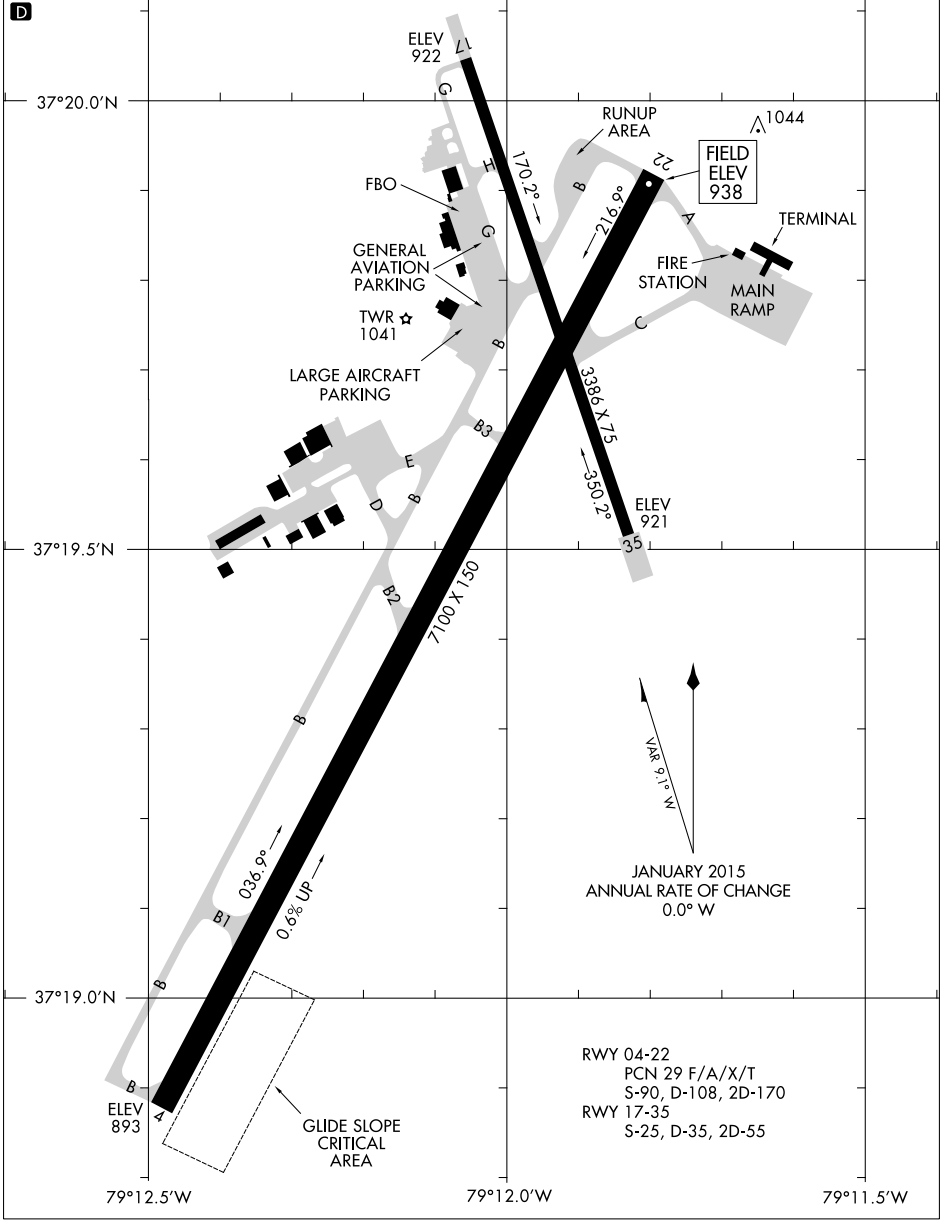

18200 **AIRPORT DIAGRAM** LYNCHBURG RGNL/PRESTON GLENN FLD (LYH) LYNCHBURG, VIRGINIA
 AL-499 (FAA)

ATIS
 119.8
 LYNCHBURG TOWER*
 127.65 257.8
 GND CON
 121.9

**CAUTION: BE ALERT TO RUNWAY CROSSING CLEARANCES.
 READBACK OF ALL RUNWAY HOLDING INSTRUCTIONS IS REQUIRED.**

NE-3, 31 JAN 2019 to 28 FEB 2019

NE-3, 31 JAN 2019 to 28 FEB 2019

AIRPORT DIAGRAM LYNCHBURG, VIRGINIA
 18200 LYNCHBURG RGNL/PRESTON GLENN FLD (LYH)