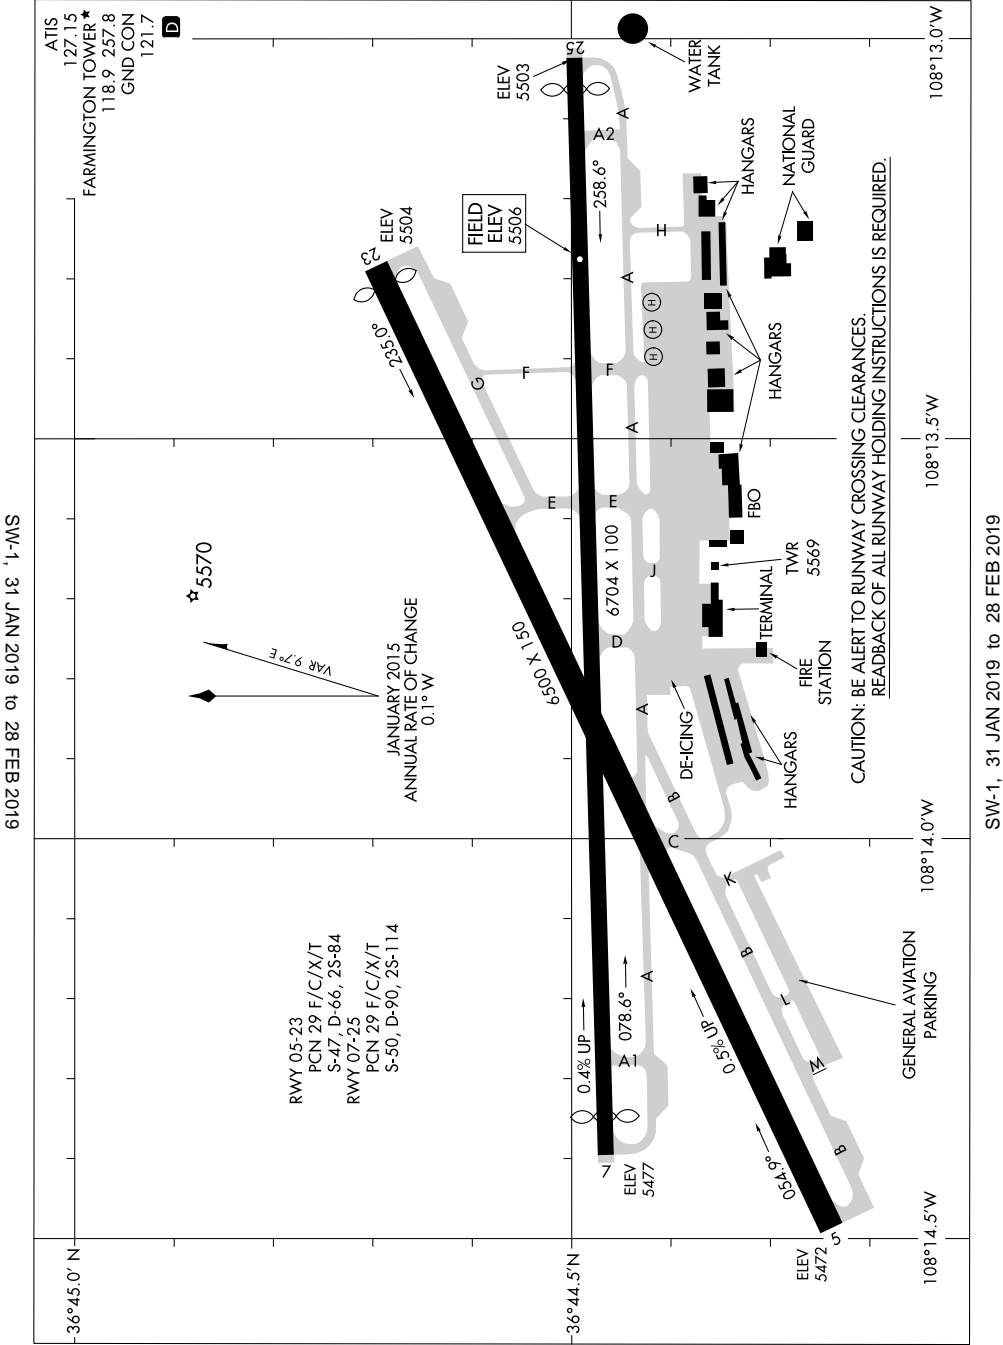

AIRPORT DIAGRAM

AL-493 (FAA)

FOUR CORNERS RGNL (FMN)
FARMINGTON, NEW MEXICO

SW-1, 31 JAN 2019 to 28 FEB 2019

SW-1, 31 JAN 2019 to 28 FEB 2019

AIRPORT DIAGRAM

FARMINGTON, NEW MEXICO
FOUR CORNERS RGNL (FMN)