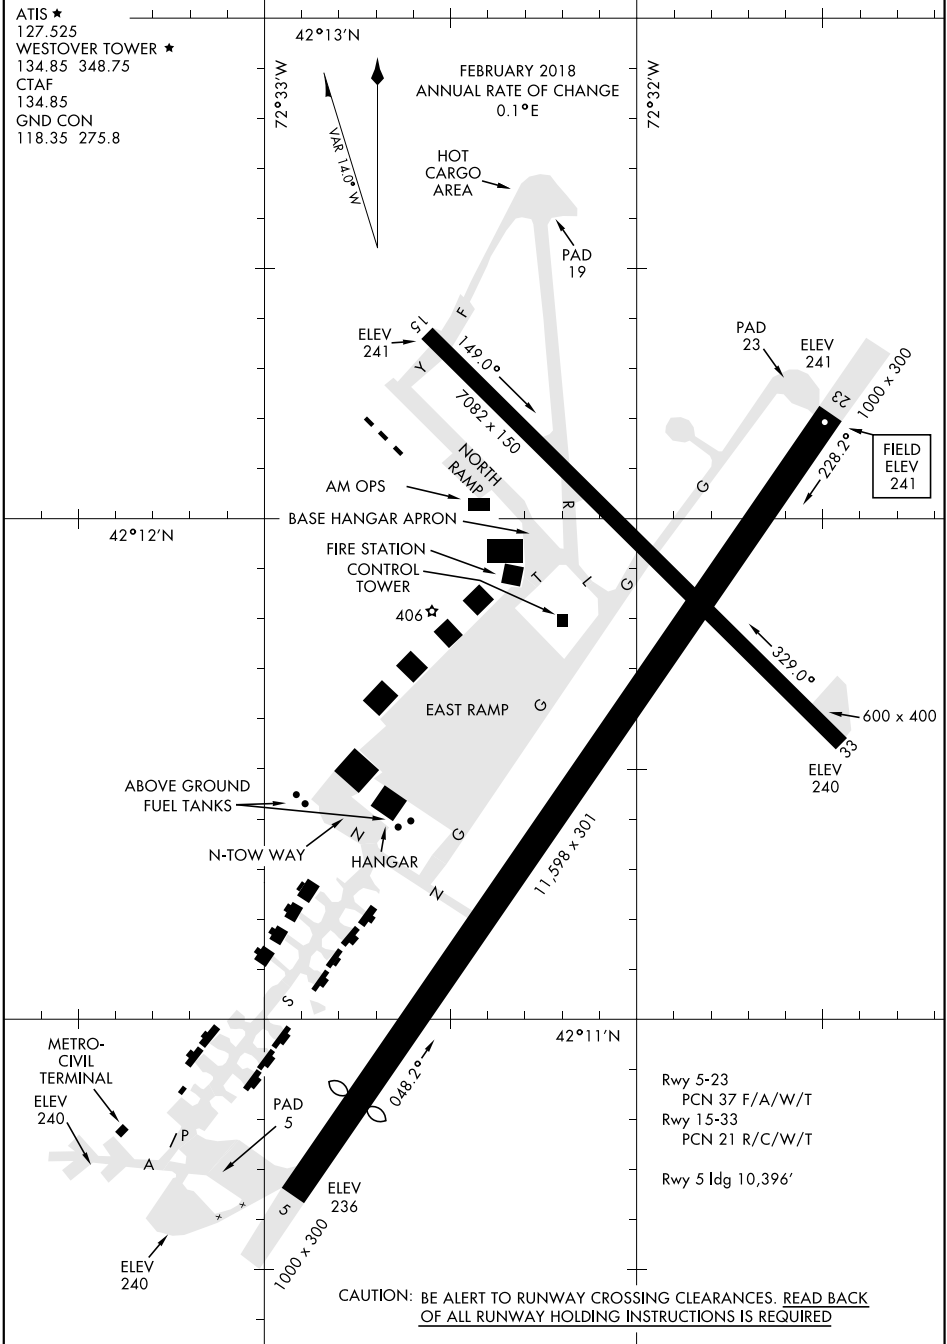

AIRPORT DIAGRAM

AFD-447 [USAF]

WESTOVER ARB/METROPOLITAN (KCEF)

SPRINGFIELD/CHICOPEE, MASSACHUSETTS

ATIS ★
 127.525
 WESTOVER TOWER ★
 134.85 348.75
 CTAF
 134.85
 GND CON
 118.35 275.8

FEBRUARY 2018
 ANNUAL RATE OF CHANGE
 0.1°E

NE-1, 31 JAN 2019 to 28 FEB 2019

NE-1, 31 JAN 2019 to 28 FEB 2019

CAUTION: BE ALERT TO RUNWAY CROSSING CLEARANCES. READ BACK
 OF ALL RUNWAY HOLDING INSTRUCTIONS IS REQUIRED

AIRPORT DIAGRAM

SPRINGFIELD/CHICOPEE, MASSACHUSETTS
 WESTOVER ARB/METROPOLITAN (KCEF)