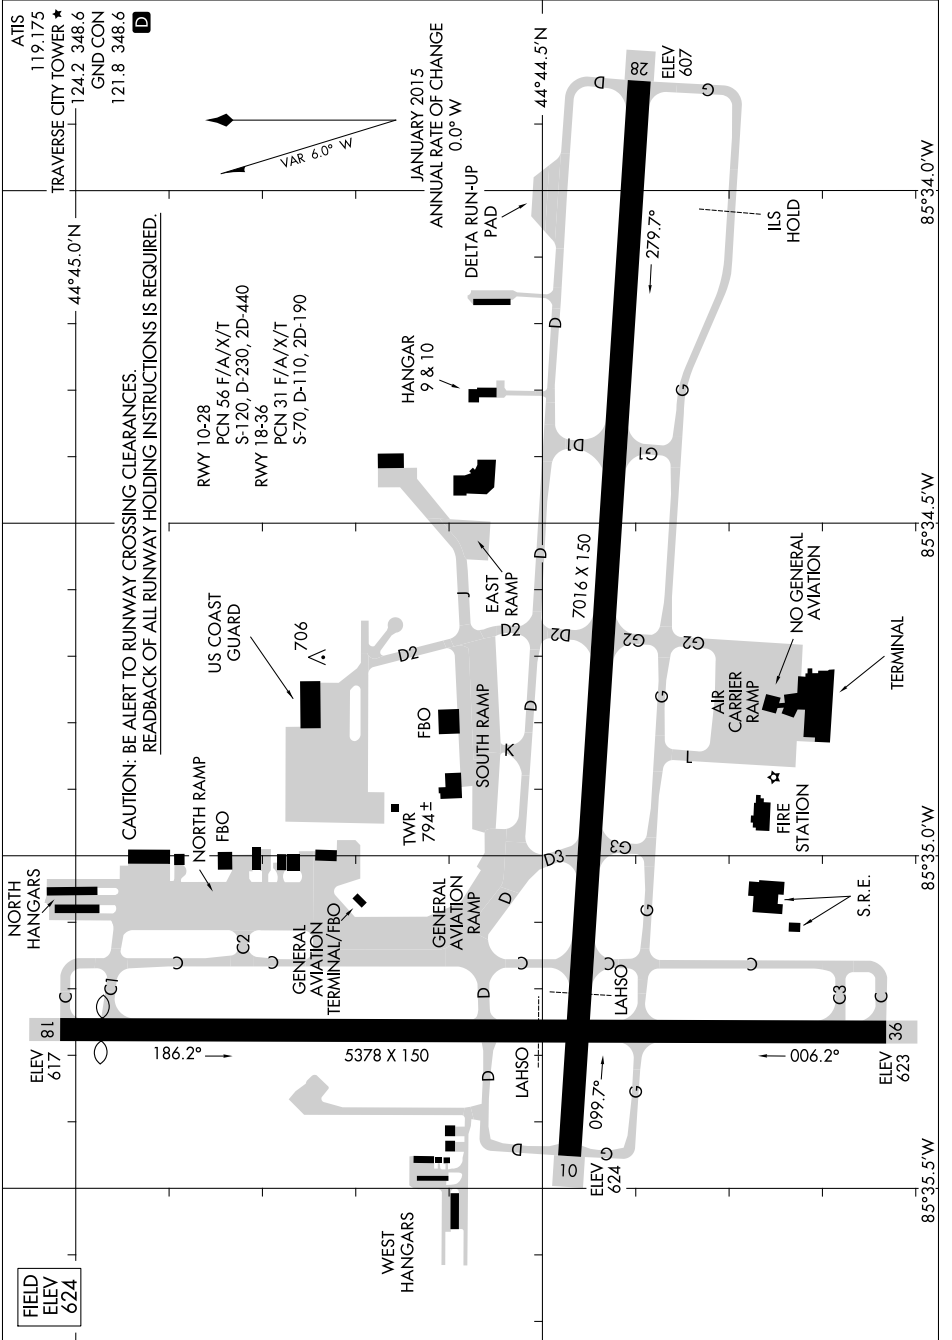

# AIRPORT DIAGRAM

AL-425 (FAA)

CHERRY CAPITAL (TVC)  
TRAVERSE CITY, MICHIGAN

EC-1, 31 JAN 2019 to 28 FEB 2019

EC-1, 31 JAN 2019 to 28 FEB 2019

# AIRPORT DIAGRAM

TRAVERSE CITY, MICHIGAN  
CHERRY CAPITAL (TVC)