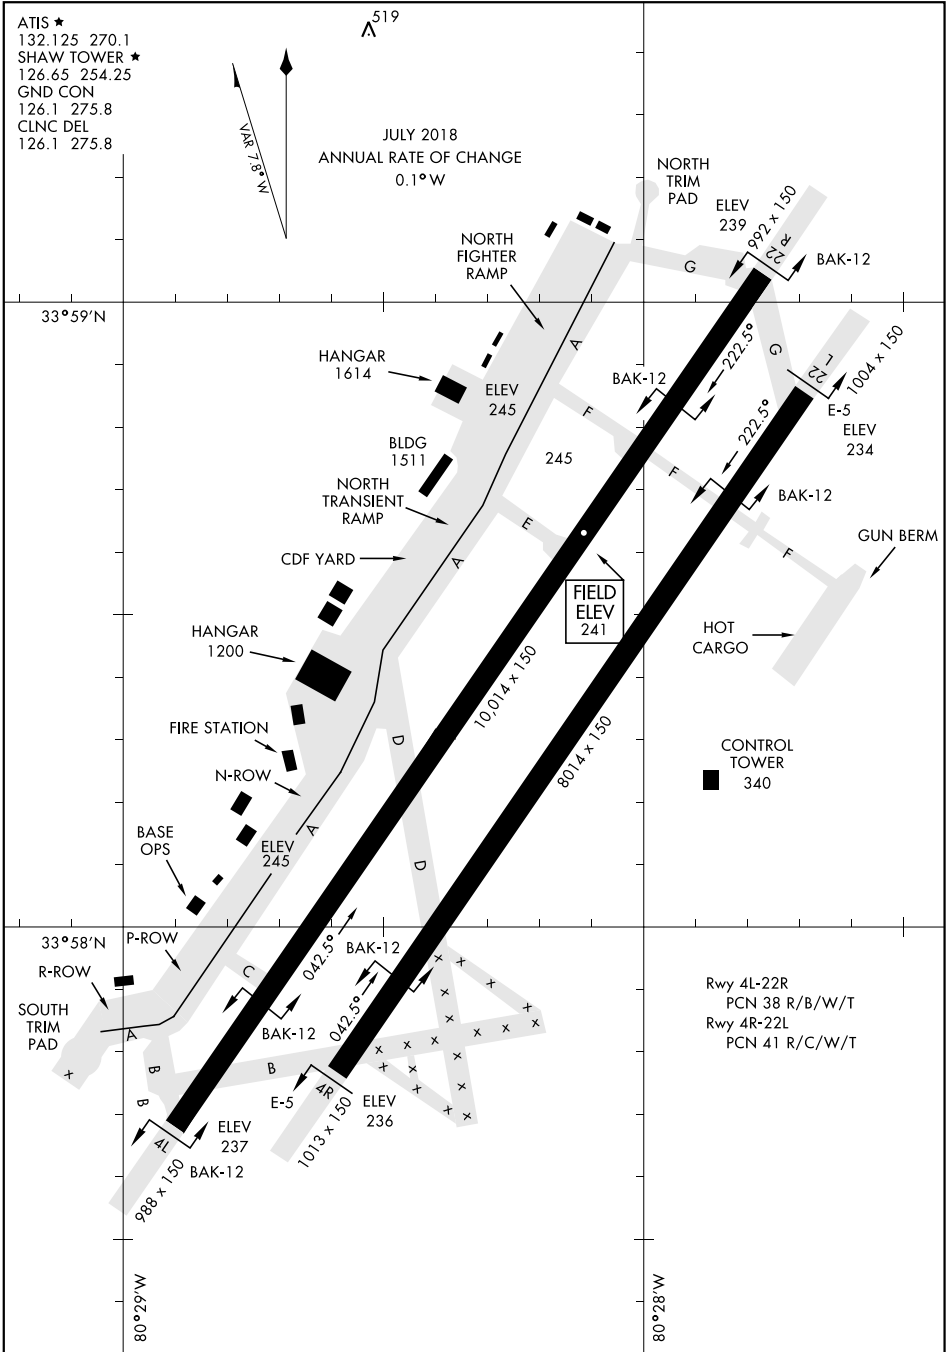

AIRPORT DIAGRAM

AFD-409 [USAF]

SHAW AFB (KSSC)
SUMTER, SOUTH CAROLINA

ATIS ★
 132.125 270.1
 SHAW TOWER ★
 126.65 254.25
 GND CON
 126.1 275.8
 CLNC DEL
 126.1 275.8

JULY 2018
 ANNUAL RATE OF CHANGE
 0.1°W

SE-2, 31 JAN 2019 to 28 FEB 2019

SE-2, 31 JAN 2019 to 28 FEB 2019

AIRPORT DIAGRAM

SHAW AFB (KSSC)
SUMTER, SOUTH CAROLINA