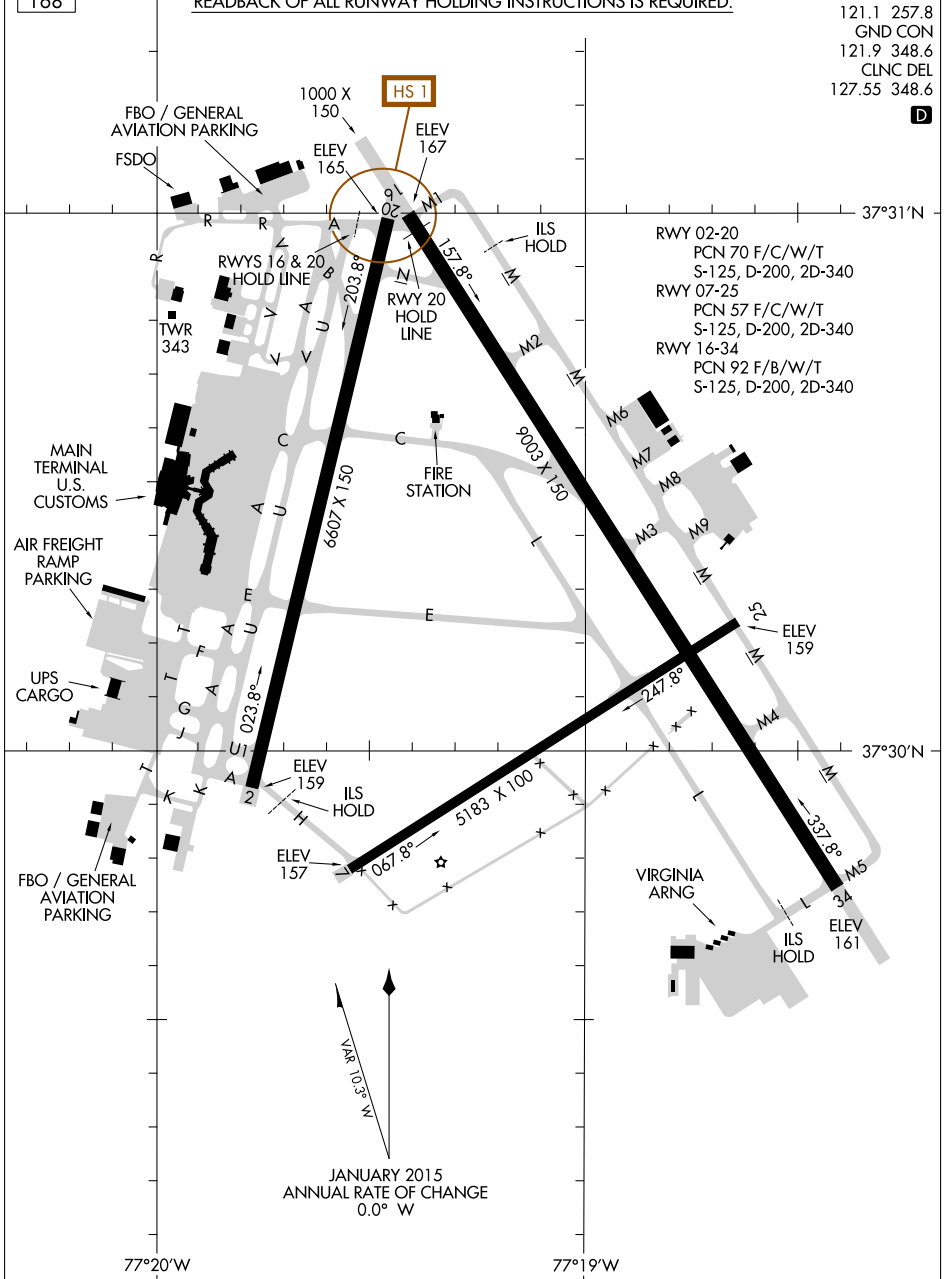

AIRPORT DIAGRAM

AL-347 (FAA)

RICHMOND INTL (RIC)
RICHMOND, VIRGINIA

FIELD
ELEV
168

CAUTION: BE ALERT TO RUNWAY CROSSING CLEARANCES.
READBACK OF ALL RUNWAY HOLDING INSTRUCTIONS IS REQUIRED.

ATIS
119.15 263.025
RICHMOND TOWER
121.1 257.8
GND CON
121.9 348.6
CLNC DEL
127.55 348.6

NE-3, 31 JAN 2019 to 28 FEB 2019

NE-3, 31 JAN 2019 to 28 FEB 2019

AIRPORT DIAGRAM

RICHMOND, VIRGINIA
RICHMOND INTL (RIC)