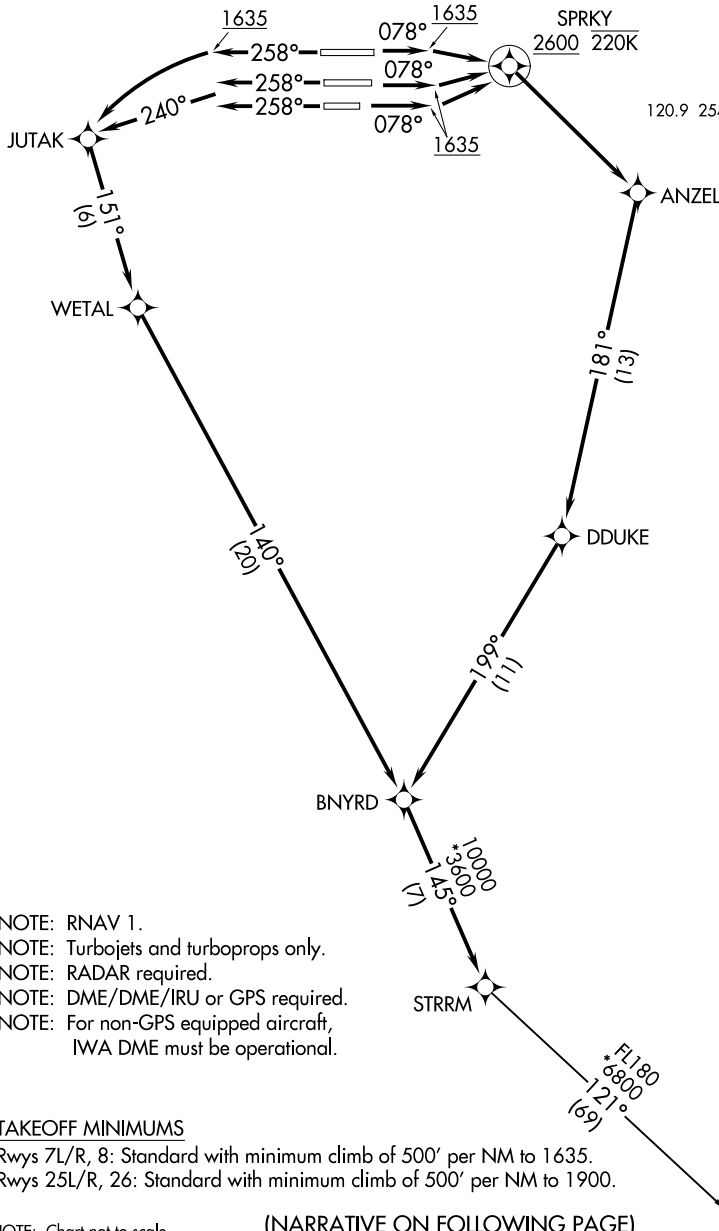

(STRM1.STRRM) 18144

STRM ONE DEPARTURE (RNAV)

AL-322 (FAA)

PHOENIX SKY HARBOR INTL (PHX)
PHOENIX, ARIZONA

**TOP ALTITUDE:
8000**

SW-4, 31 JAN 2019 to 28 FEB 2019

SW-4, 31 JAN 2019 to 28 FEB 2019

STRM ONE DEPARTURE (RNAV)

(STRM1.STRRM) 24MAY18

PHOENIX, ARIZONA
PHOENIX SKY HARBOR INTL (PHX)