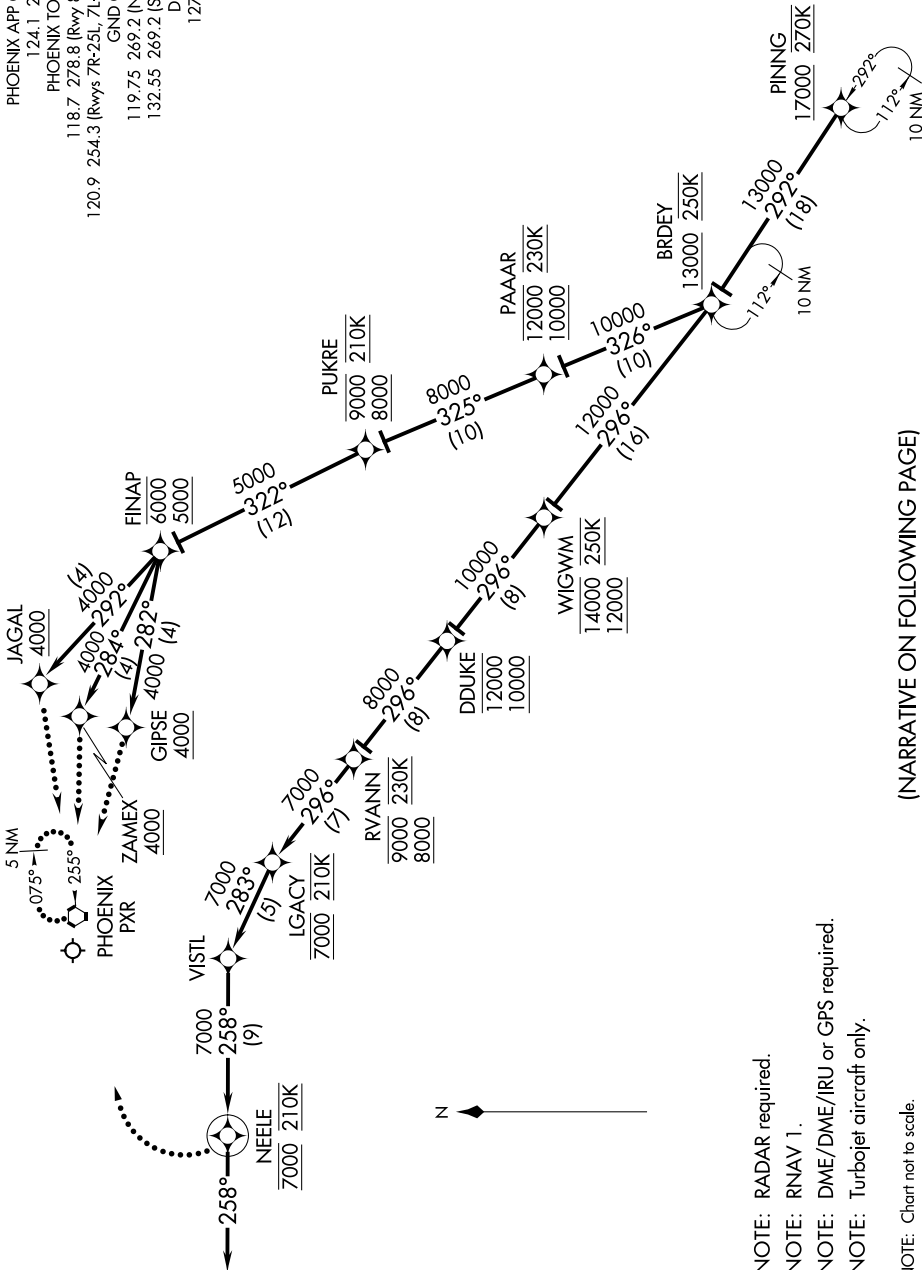

(PINNG.PINNG1) 17117

AL-322 (FAA)

# PINNG ONE ARRIVAL (RNAV) Arrival Routes

PHOENIX SKY HARBOR INTL (PHX)

PHOENIX, ARIZONA

PHOENIX APP CON  
124.1 256.9  
PHOENIX TOWER  
118.7 278.8 (Rwy 8-26)  
120.9 254.3 (Rwys 7R-25L, 7L-25R)  
GND CON  
119.75 269.2 (North)  
132.55 269.2 (South)  
D-ATIS  
127.575

(NARRATIVE ON FOLLOWING PAGE)

- NOTE: RADAR required.
- NOTE: RNAV 1.
- NOTE: DME/DME/IRU or GPS required.
- NOTE: Turbojet aircraft only.
- NOTE: Chart not to scale.

SW-4, 31 JAN 2019 to 28 FEB 2019

SW-4, 31 JAN 2019 to 28 FEB 2019

# PINNG ONE ARRIVAL (RNAV) Arrival Routes

(PINNG.PINNG1) 18SEP14

PHOENIX SKY HARBOR INTL (PHX)

PHOENIX, ARIZONA