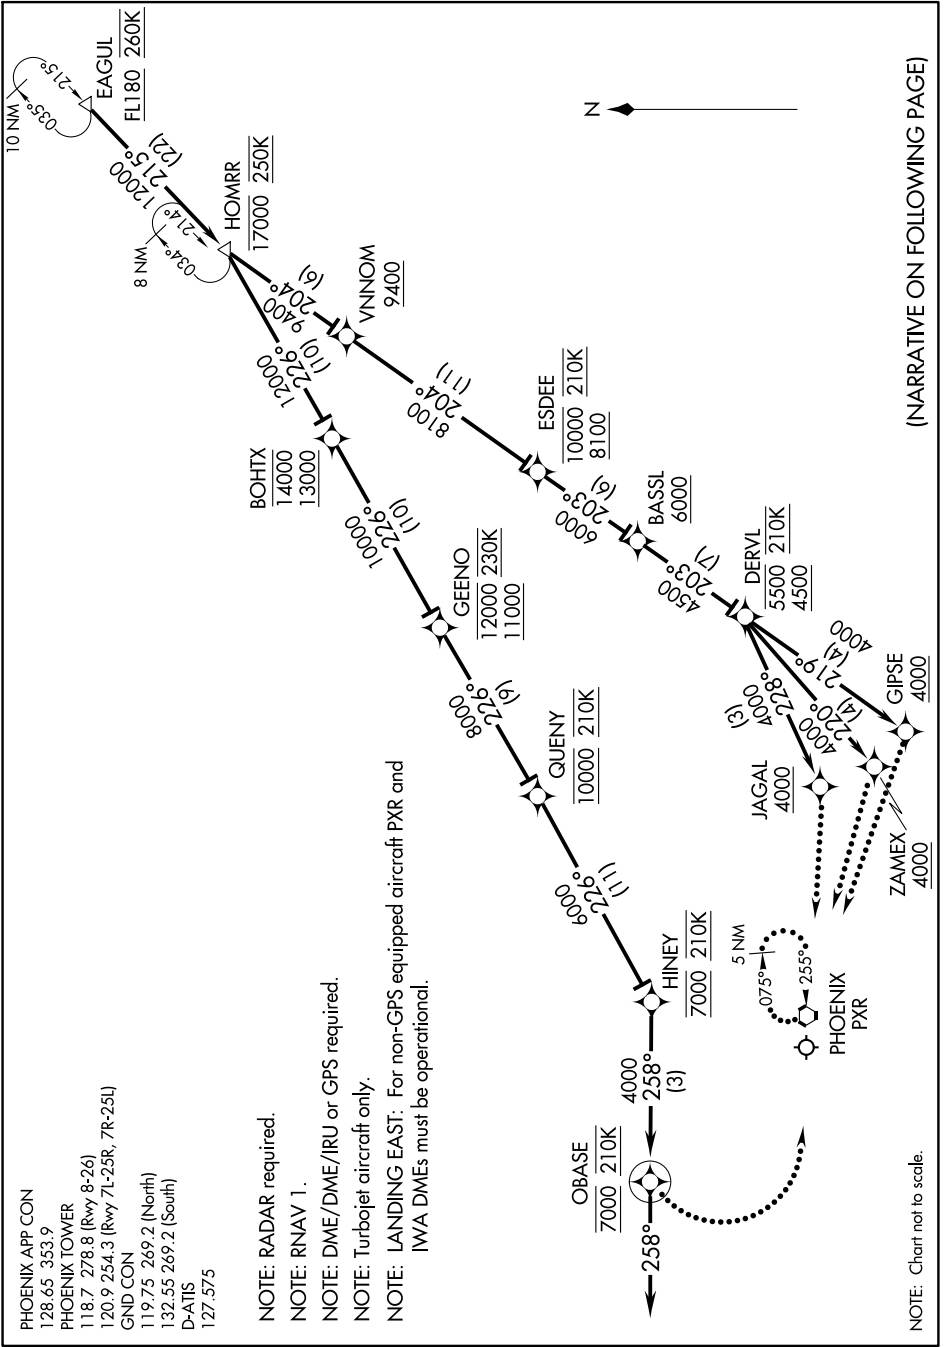

EAGUL SIX ARRIVAL (RNAV) Arrival Routes

(NARRATIVE ON FOLLOWING PAGE)

SW-4, 31 JAN 2019 to 28 FEB 2019

SW-4, 31 JAN 2019 to 28 FEB 2019