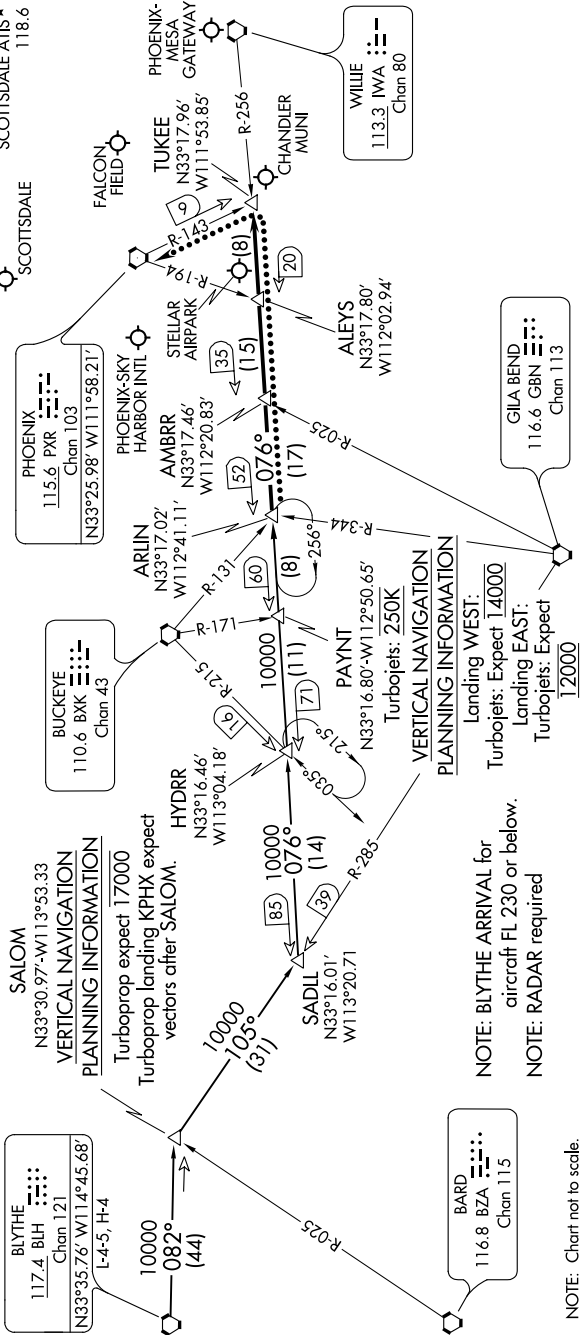

BLYTHE FIVE ARRIVAL

AL-322 (FAA)

PHOENIX, ARIZONA

SW-4, 31 JAN 2019 to 28 FEB 2019

ARRIVAL ROUTE DESCRIPTION

BLYTHE TRANSITION (BLH.BLH5): From over BLH VORTAC on BLH R-082 to SALOM, then on GBN R-285 and IWA R-256 to ARLIN. Thence

PHOENIX SKY HARBOR INTL: Rwy 7L/R or 8: From over ARLIN, expect vectors to final approach course; Rwy 25L/R or 26: From over ARLIN, on IWA R-256 to TUKEE. Expect vectors to final approach course prior to TUKEE.
SATELLITE AIRPORTS: Expect vectors after passing SALOM.

LOST COMMUNICATIONS: After ARLIN, on IWA R-256 and PXR R-143 to PXR VORTAC.

BLYTHE FIVE ARRIVAL

PHOENIX, ARIZONA

SW-4, 31 JAN 2019 to 28 FEB 2019