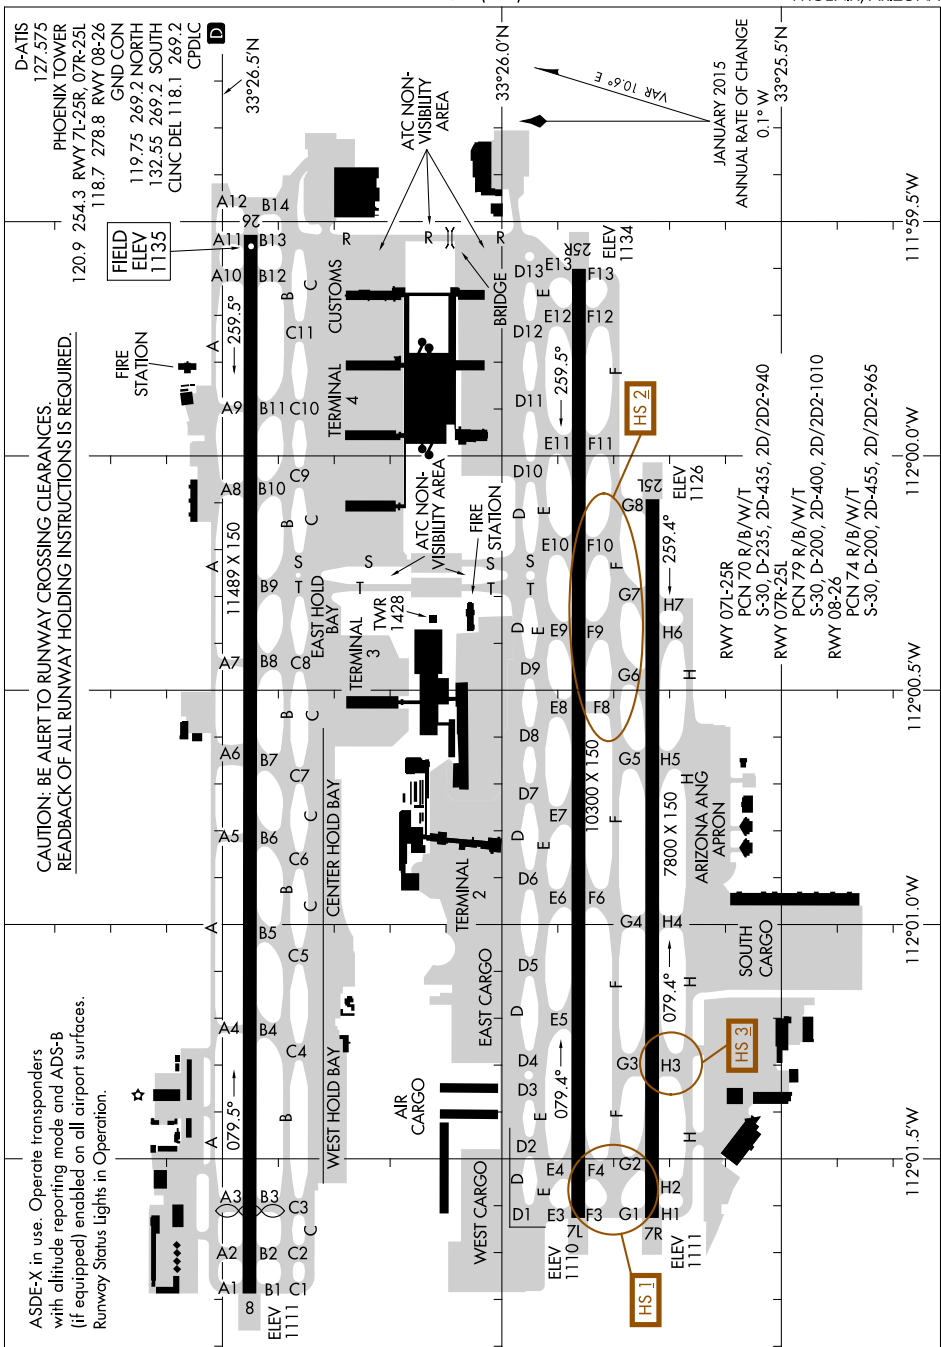

# AIRPORT DIAGRAM

19003

PHOENIX SKY HARBOR INTL (PHX)

PHOENIX, ARIZONA

SW-4, 31 JAN 2019 to 28 FEB 2019

SW-4, 31 JAN 2019 to 28 FEB 2019

# AIRPORT DIAGRAM

19003

PHOENIX, ARIZONA  
PHOENIX SKY HARBOR INTL (PHX)