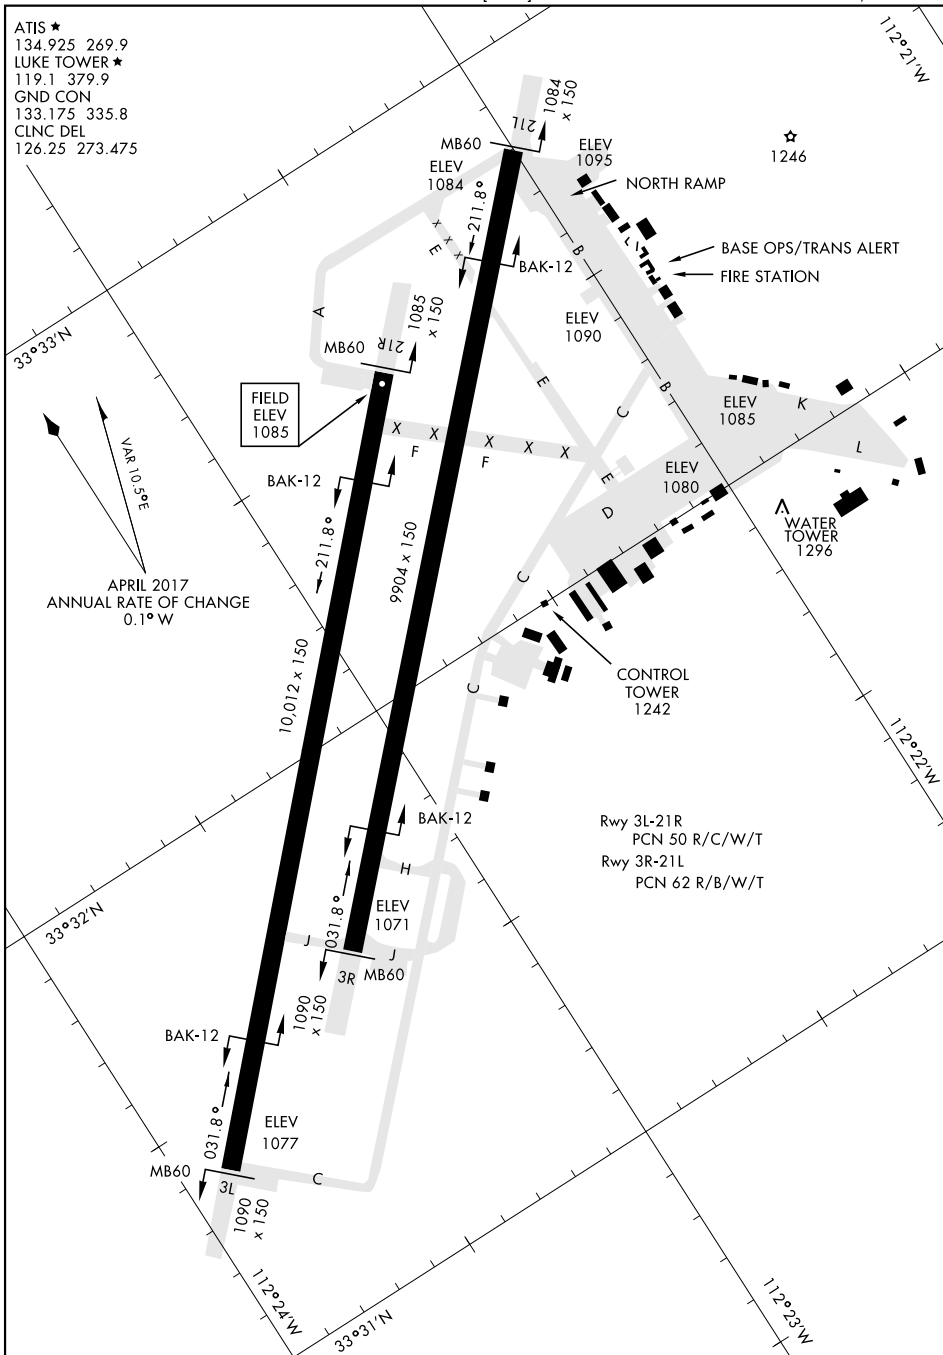

17117

# AIRPORT DIAGRAM

AFD-321 [USAF]

LUKE AFB (KLUF)

GLENDALE, ARIZONA

ATIS ★  
 134.925 269.9  
 LUKE TOWER ★  
 119.1 379.9  
 GND CON  
 133.175 335.8  
 CLNC DEL  
 126.25 273.475

APRIL 2017  
 ANNUAL RATE OF CHANGE  
 0.1° W

Rwy 31-21R  
 PCN 50 R/C/W/T  
 Rwy 3R-21L  
 PCN 62 R/B/W/T

SW-4, 31 JAN 2019 to 28 FEB 2019

SW-4, 31 JAN 2019 to 28 FEB 2019