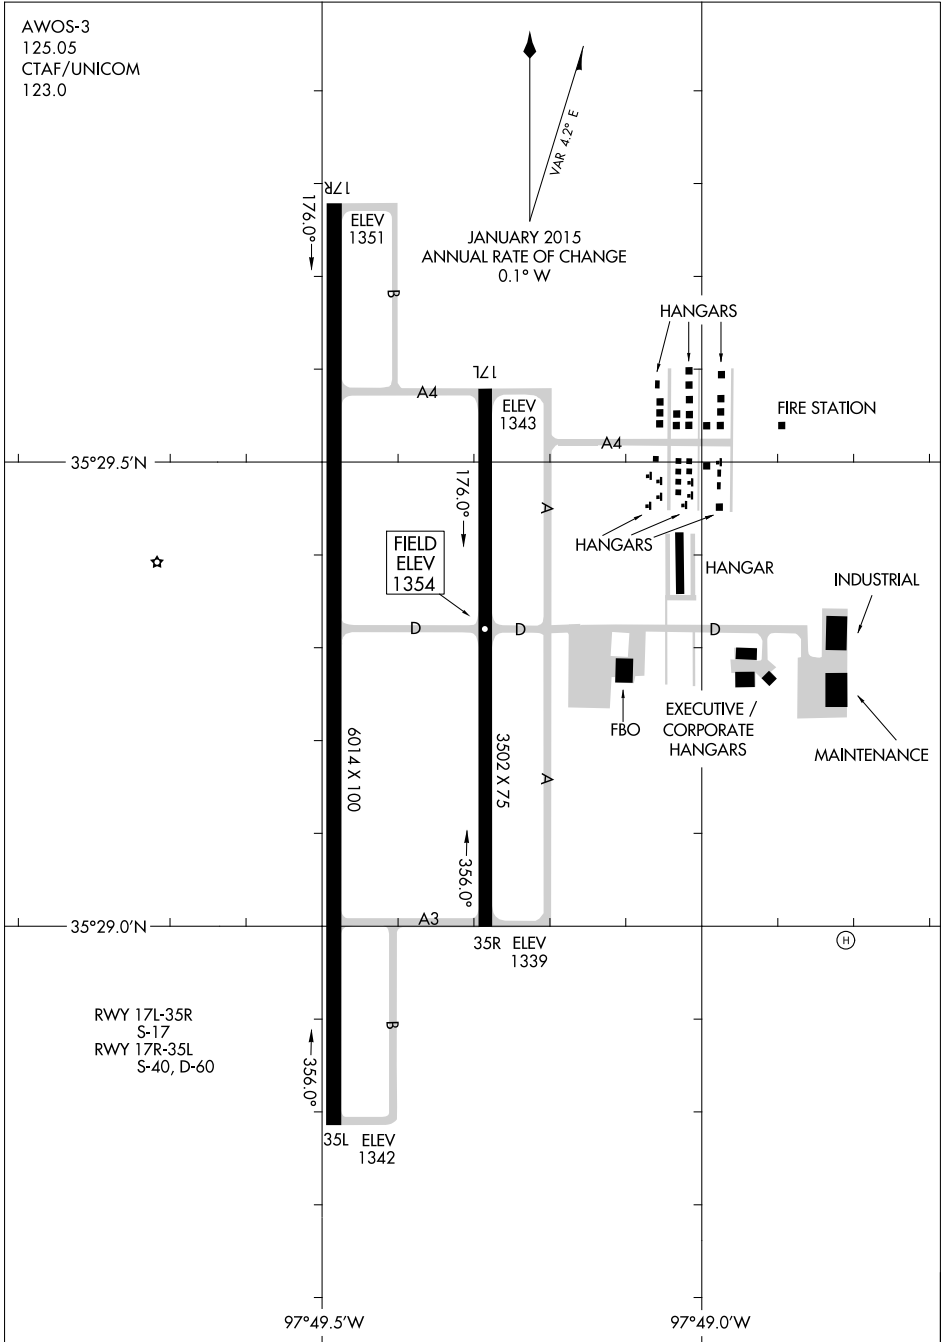

AIRPORT DIAGRAM

CLARENCE E PAGE MUNI (RCE)
OKLAHOMA CITY, OKLAHOMA

AL-298 (FAA)

AWOS-3
125.05
CTAF/UNICOM
123.0

SC-1, 31 JAN 2019 to 28 FEB 2019

SC-1, 31 JAN 2019 to 28 FEB 2019

AIRPORT DIAGRAM

OKLAHOMA CITY, OKLAHOMA
CLARENCE E PAGE MUNI (RCE)