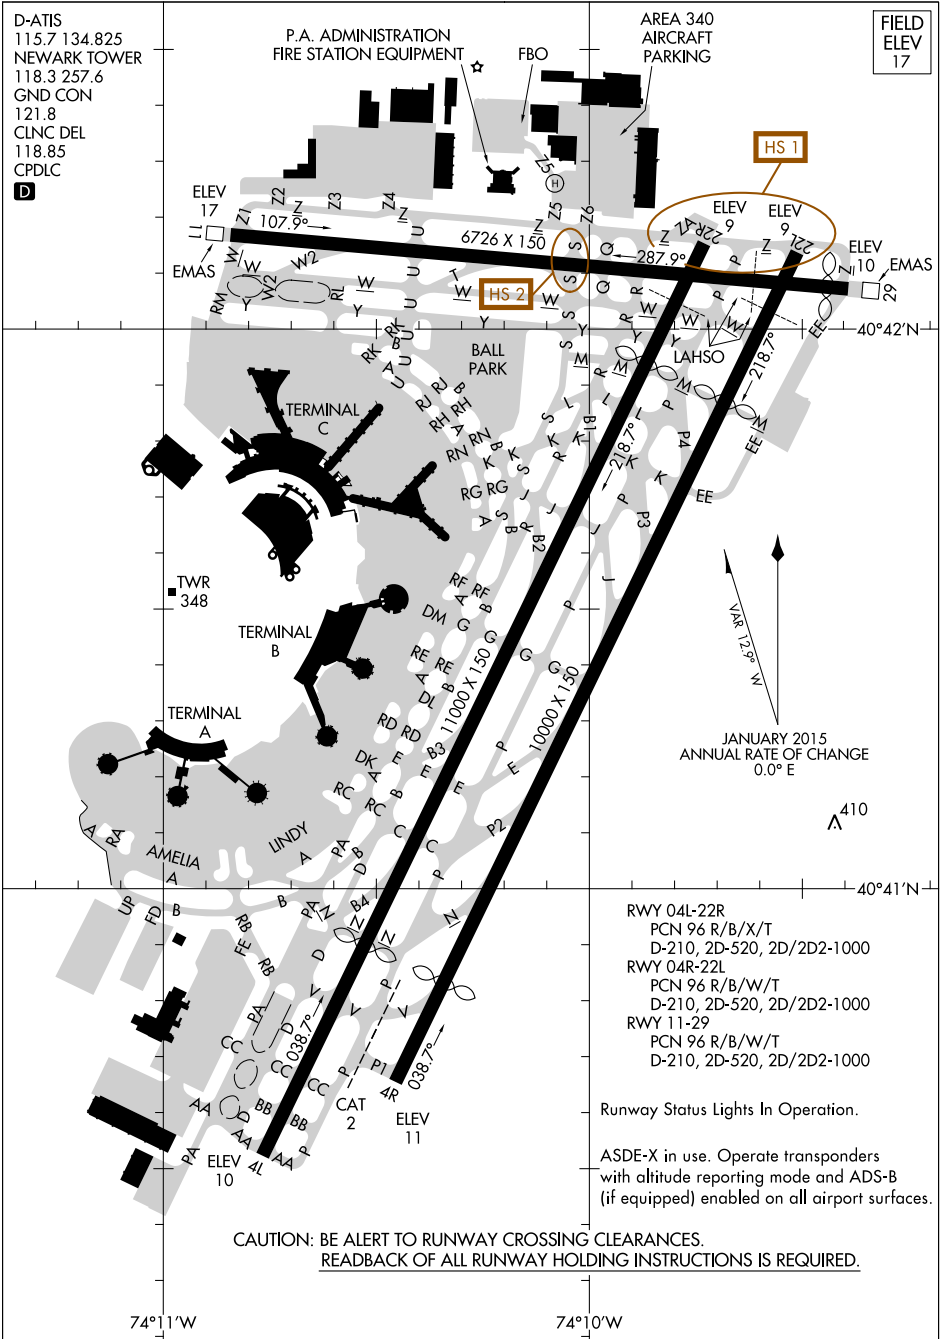

18312
AIRPORT DIAGRAM

AL-285 (FAA)

NEWARK LIBERTY INTL (EWR)
 NEWARK, NEW JERSEY

NE-2, 31 JAN 2019 to 28 FEB 2019

NE-2, 31 JAN 2019 to 28 FEB 2019

18312
AIRPORT DIAGRAM

NEWARK LIBERTY INTL (EWR)
 NEWARK, NEW JERSEY