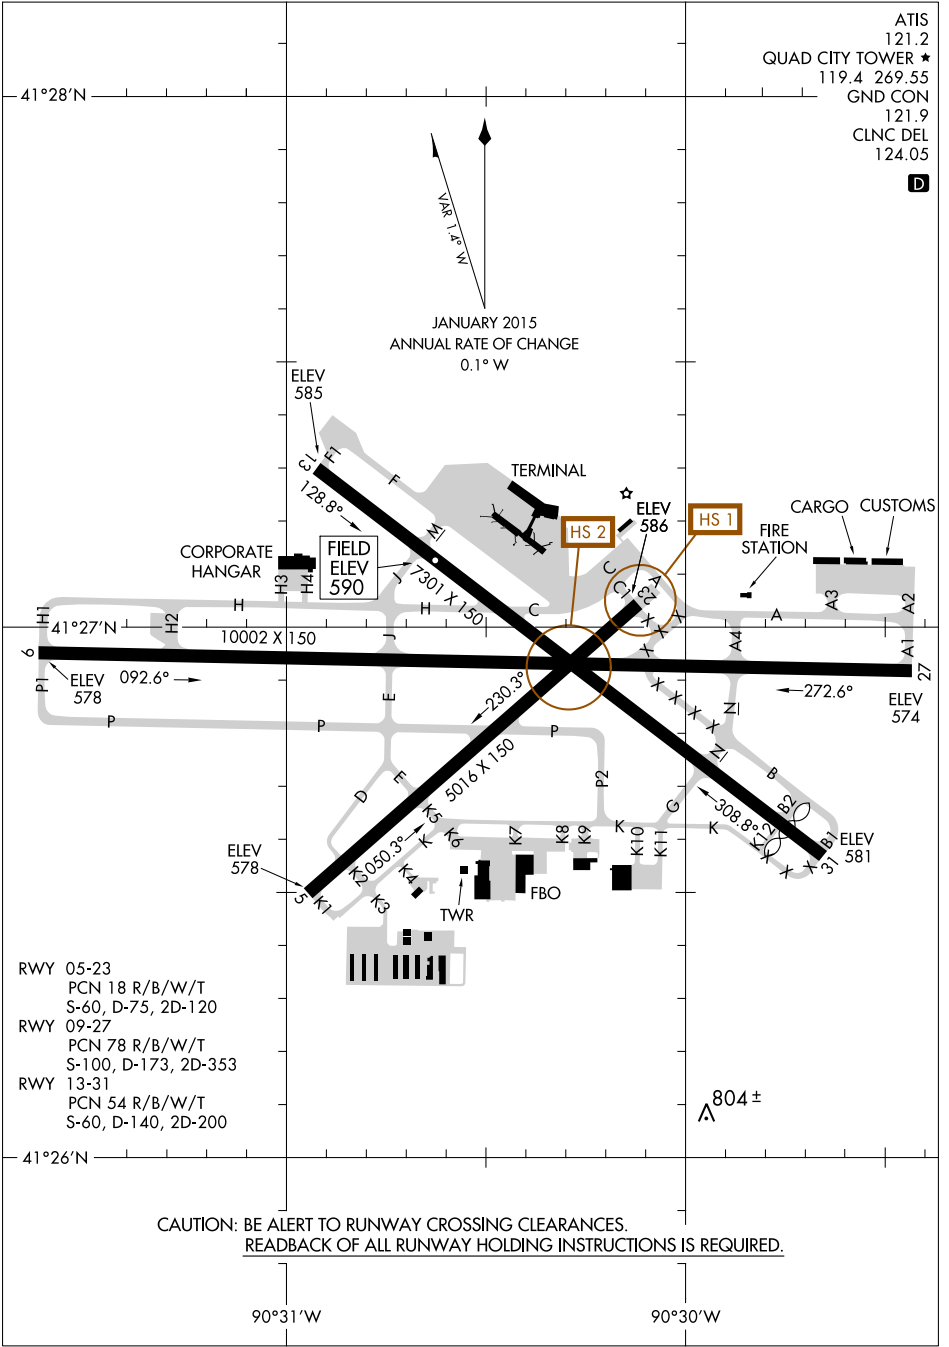

# AIRPORT DIAGRAM

AL-269 (FAA)

QUAD CITY INTL (MLI)  
MOLINE, ILLINOIS

EC-3, 31 JAN 2019 to 28 FEB 2019

EC-3, 31 JAN 2019 to 28 FEB 2019

# AIRPORT DIAGRAM

MOLINE, ILLINOIS  
QUAD CITY INTL (MLI)