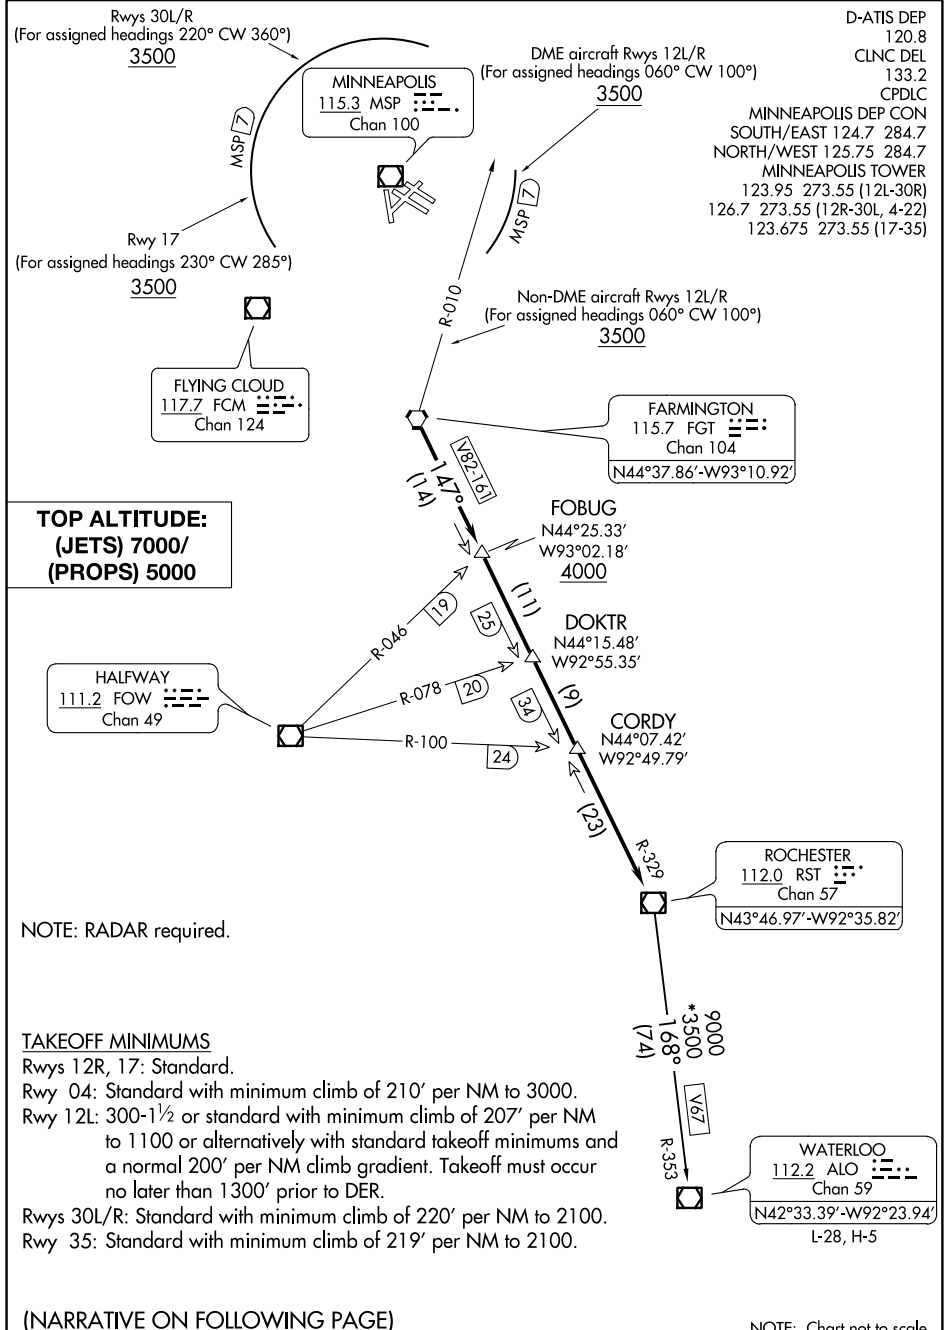

(RST1 .RST) 18256

MINNEAPOLIS-ST PAUL INTL/WOLD-CHAMBERLAIN (MSP)

ROCHESTER ONE DEPARTURE

AL-264 (FAA)

MINNEAPOLIS, MINNESOTA

NC-1, 31 JAN 2019 to 28 FEB 2019

NC-1, 31 JAN 2019 to 28 FEB 2019

ROCHESTER ONE DEPARTURE

MINNEAPOLIS, MINNESOTA

(RST1 .RST) 13SEP18

MINNEAPOLIS-ST PAUL INTL/WOLD-CHAMBERLAIN (MSP)