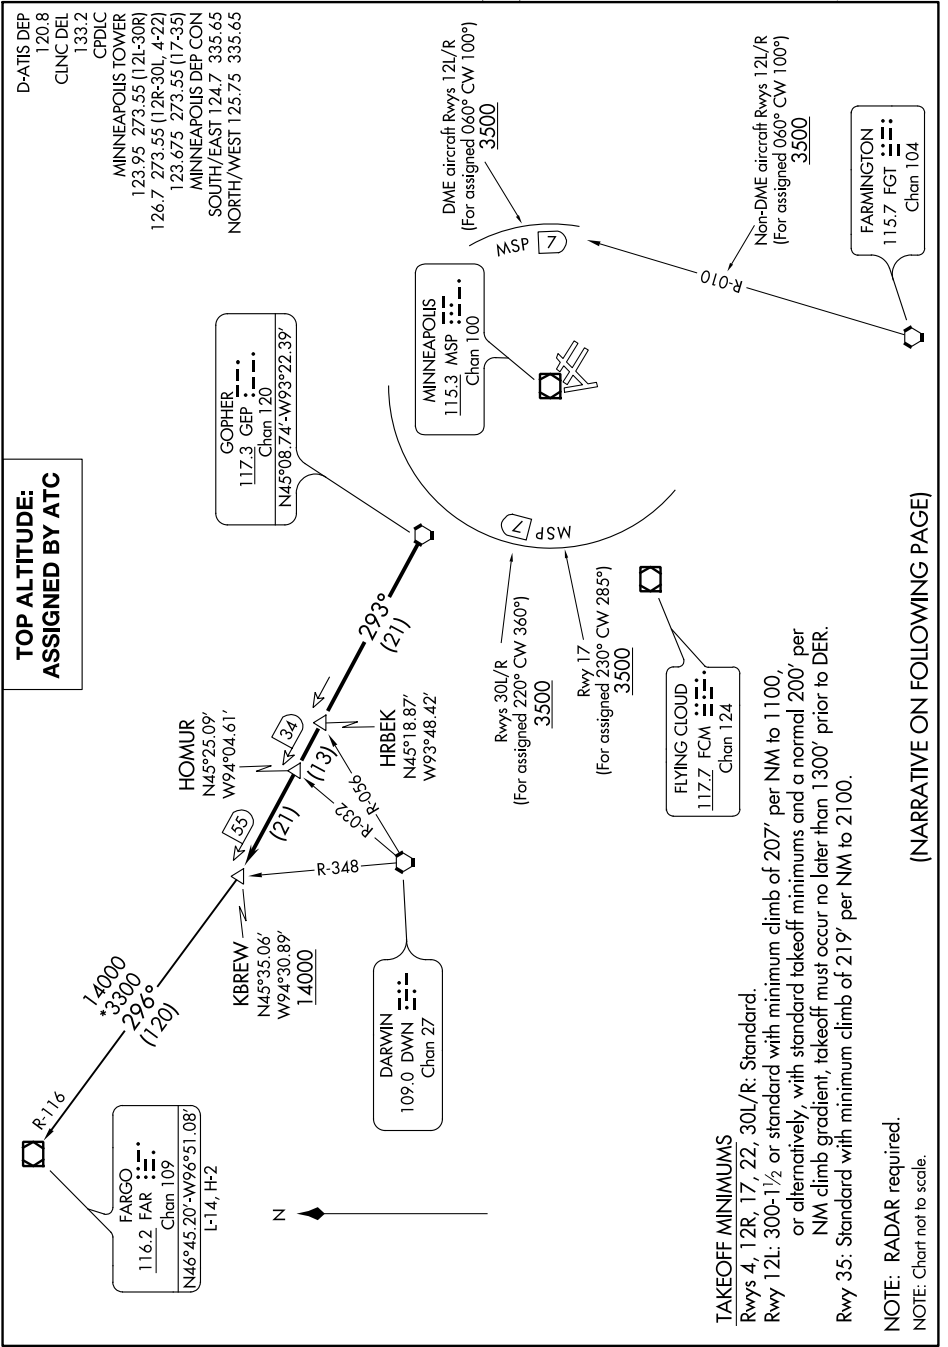

(KBREW1.KBREW) 18032  
**KBREW ONE DEPARTURE**

MINNEAPOLIS-ST PAUL INTL/WOLD-CHAMBERLAIN (MSP)  
 AL-264 (FAA) MINNEAPOLIS, MINNESOTA

NC-1, 31 JAN 2019 to 28 FEB 2019

(KBREW1.KBREW) 01FEB18  
**KBREW ONE DEPARTURE**

MINNEAPOLIS, MINNESOTA  
 MINNEAPOLIS-ST PAUL INTL/WOLD-CHAMBERLAIN (MSP)

NC-1, 31 JAN 2019 to 28 FEB 2019

(NARRATIVE ON FOLLOWING PAGE)