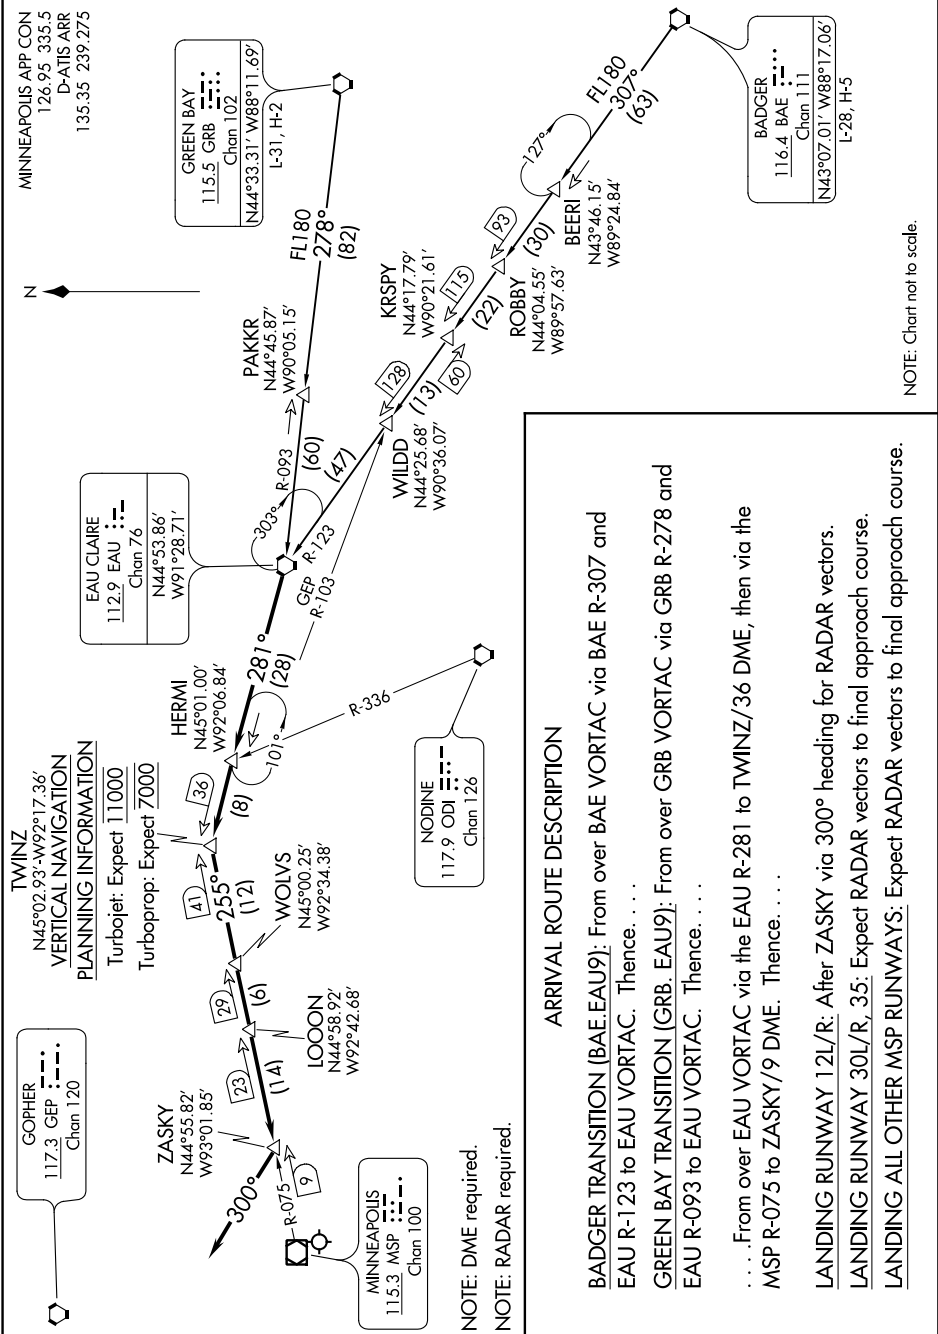

EAU CLAIRE NINE ARRIVAL

NC-1, '1-'1-'19 to 28 FEB 2019

NOTE: Chart not to scale.

NC-1, 31 JAN 2019 to 28 FEB 2019