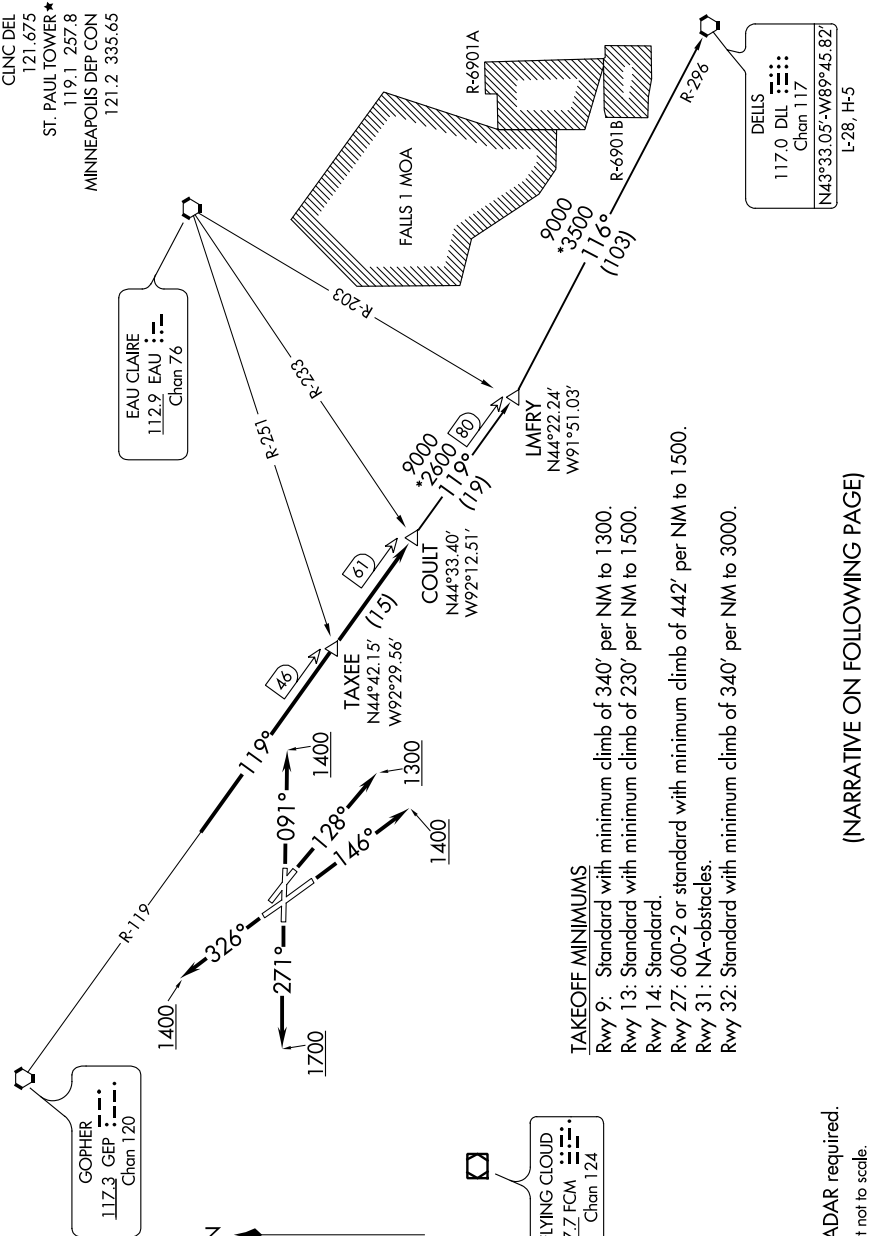

# COULT SEVEN DEPARTURE

ATIS  
118.35  
CLNC DEL  
121.675  
ST. PAUL TOWER\*  
119.1 257.8  
MINNEAPOLIS DEP CON  
121.2 335.65

EAU CLAIRE  
112.9 EAU  
Chan 76

GOPHER  
117.3 GEP  
Chan 120

FLYING CLOUD  
117.7 FCM  
Chan 124

DELLS  
117.0 DLL  
Chan 117  
N43°33.05' W89°45.82'  
L-28, H-5

NC-1, 31 JAN 2019 to 28 FEB 2019

(NARRATIVE ON FOLLOWING PAGE)

NC-1, 31 JAN 2019 to 28 FEB 2019

# COULT SEVEN DEPARTURE

NOTE: RADAR required.  
NOTE: Chart not to scale.