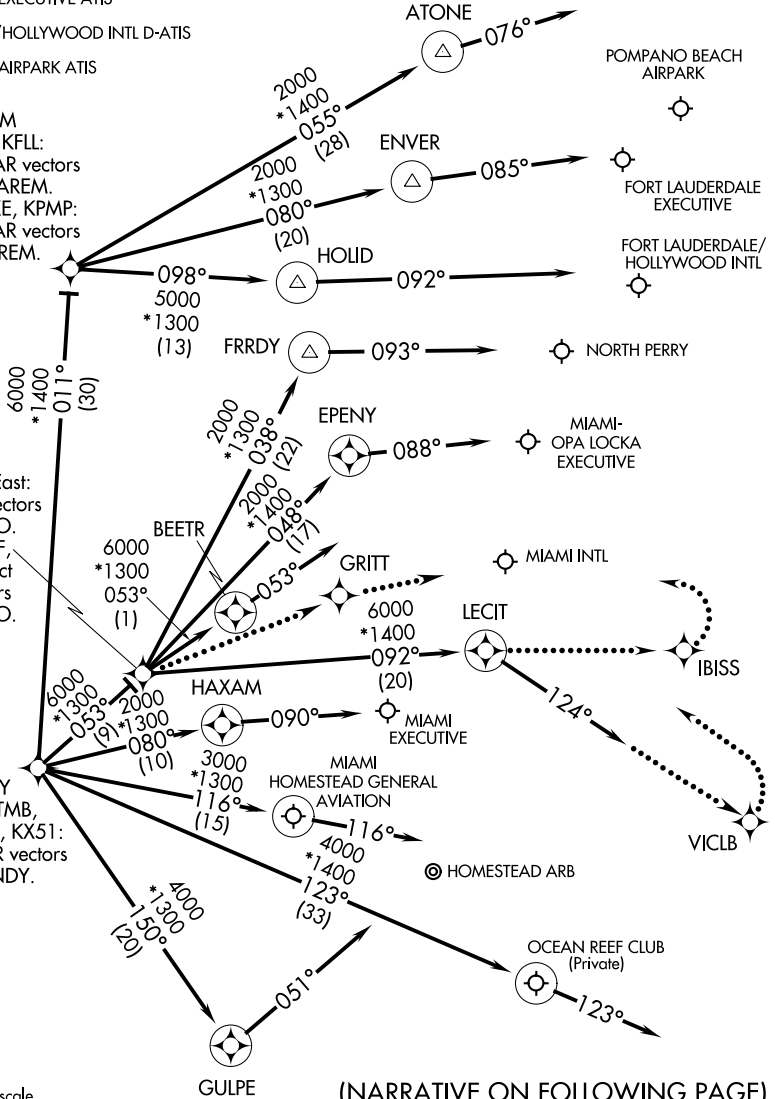

CURSO FIVE ARRIVAL (RNAV) Arrival Routes

MIAMI APP CON
124.85 322.3
MIAMI INTL D-ATIS
119.15
NORTH PERRY ATIS
135.475
MIAMI-OPA LOCKA EXECUTIVE ATIS
125.9
MIAMI EXECUTIVE ATIS
124.0
HOMESTEAD ARB ATIS
132.275 269.9
FORT LAUDERDALE EXECUTIVE ATIS
119.85
FORT LAUDERDALE/HOLLYWOOD INTL D-ATIS
135.0
POMPANO BEACH AIRPARK ATIS
120.55

NOTE: RADAR required.
NOTE: RNAV 1.
NOTE: DME/DME/IRU or GPS required.

JAREM
Landing KFL:
Expect RADAR vectors
prior to JAREM.
Landing KFYE, KPMP:
Expect RADAR vectors
after JAREM.

JODPO
KMIA Landing East:
Expect RADAR vectors
prior to JODPO.
Landing KOPF,
KHWO: Expect
RADAR vectors
prior to JODPO.

MNNDY
Landing KTMB,
KHST, K07FA, KX51:
Expect RADAR vectors
after MNNDY.

NOTE: Chart not to scale.

(NARRATIVE ON FOLLOWING PAGE)

SE-3, 31 JAN 2019 to 28 FEB 2019

SE-3, 31 JAN 2019 to 28 FEB 2019