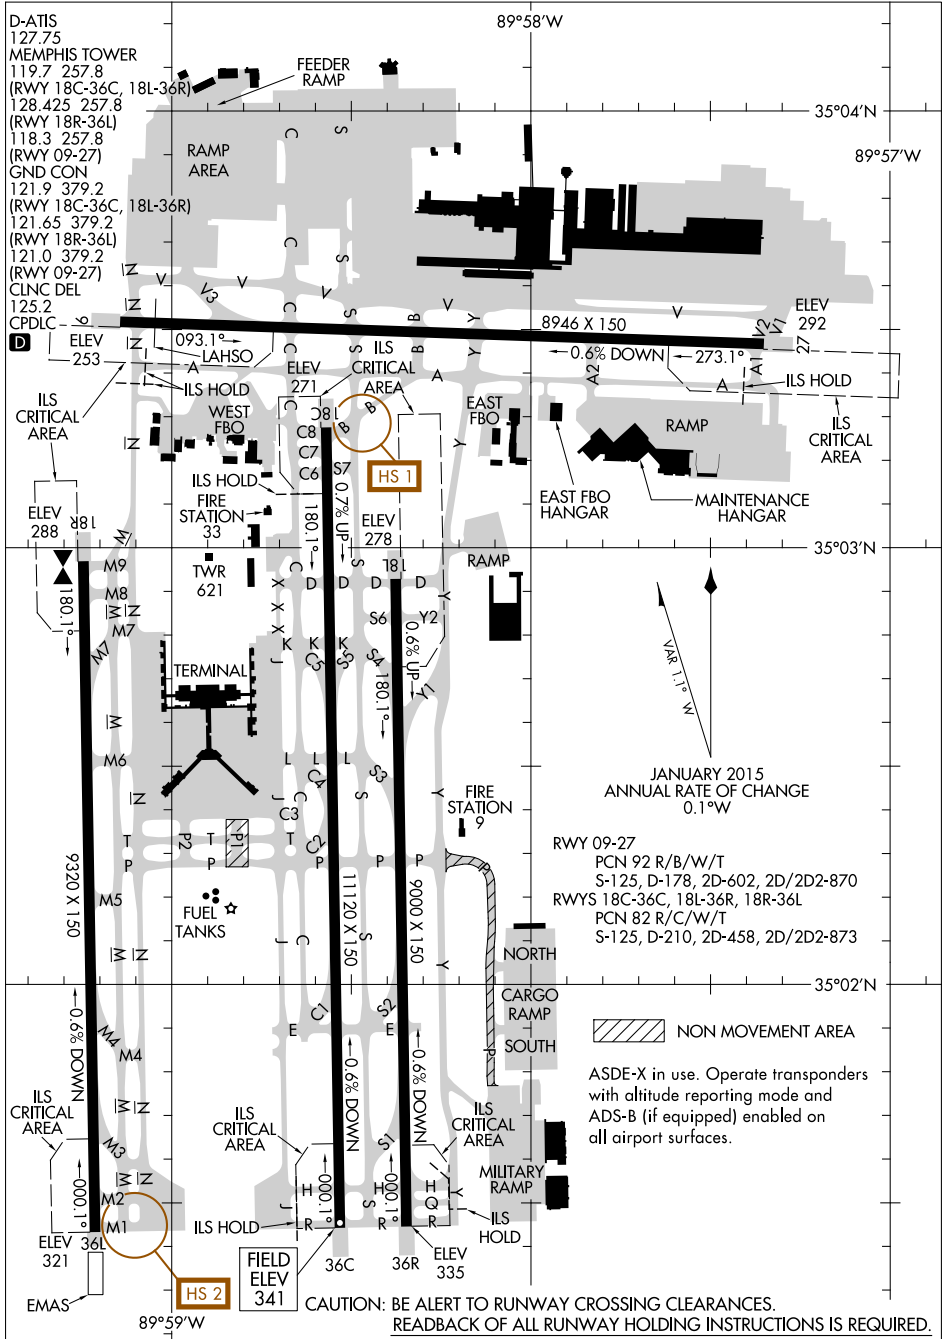

# AIRPORT DIAGRAM

MEMPHIS INTL (MEM)  
MEMPHIS, TENNESSEE

AL-253 (FAA)

SE-1, 31 JAN 2019 to 28 FEB 2019

SE-1, 31 JAN 2019 to 28 FEB 2019

# AIRPORT DIAGRAM

MEMPHIS, TENNESSEE  
MEMPHIS INTL (MEM)