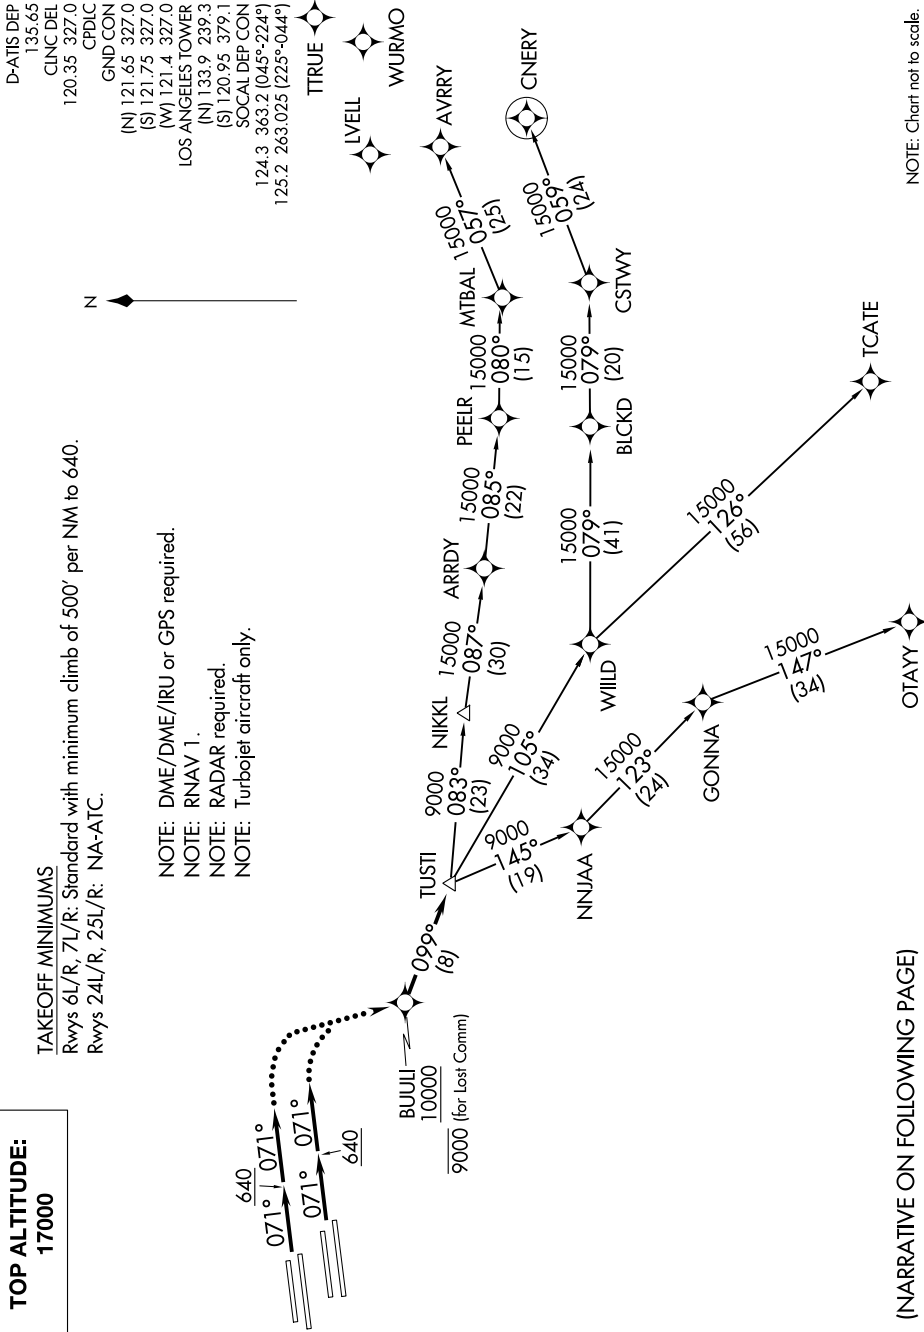

# TUSTI TWO DEPARTURE (RNAV)

AL-237 (FAA)

LOS ANGELES INTL (LAX)  
LOS ANGELES, CALIFORNIA

SW-3, 31 JAN 2019 to 28 FEB 2019

SW-3, 31 JAN 2019 to 28 FEB 2019

(NARRATIVE ON FOLLOWING PAGE)