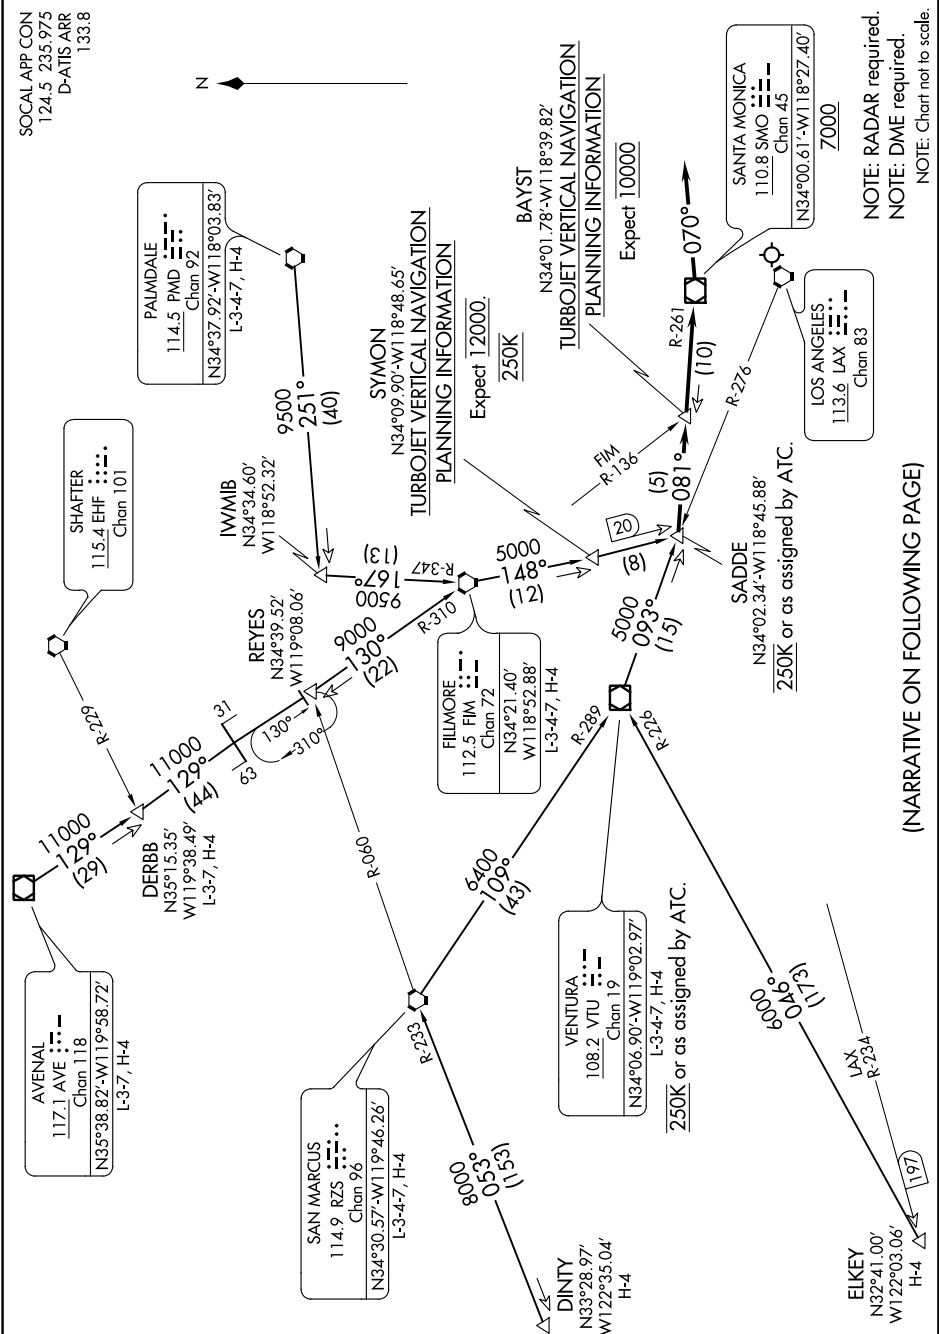

SADDE EIGHT ARRIVAL

AL-237 (FAA)

LOS ANGELES INTL (LAX)

LOS ANGELES, CALIFORNIA

SW-3, 31 JAN 2019 to 28 FEB 2019

(NARRATIVE ON FOLLOWING PAGE)

SW-3, 31 JAN 2019 to 28 FEB 2019

SADDE EIGHT ARRIVAL