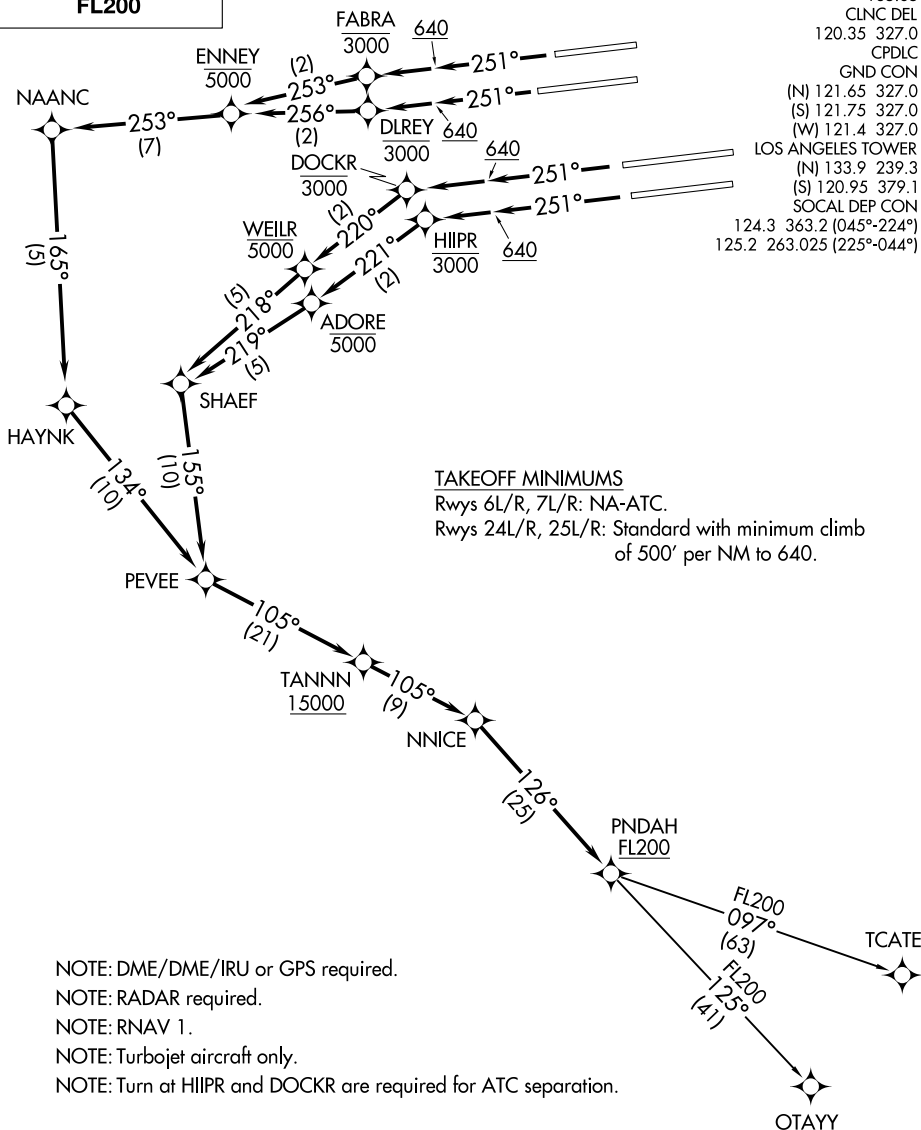

PNDHA TWO DEPARTURE (RNAV)

AL-237 (FAA)

LOS ANGELES INTL (LAX)
LOS ANGELES, CALIFORNIA

**TOP ALTITUDE:
FL200**

(NARRATIVE ON FOLLOWING PAGE)

NOTE: Chart not to scale.

PNDHA TWO DEPARTURE (RNAV)

LOS ANGELES, CALIFORNIA
LOS ANGELES INTL (LAX)

SW-3, 31 JAN 2019 to 28 FEB 2019

SW-3, 31 JAN 2019 to 28 FEB 2019