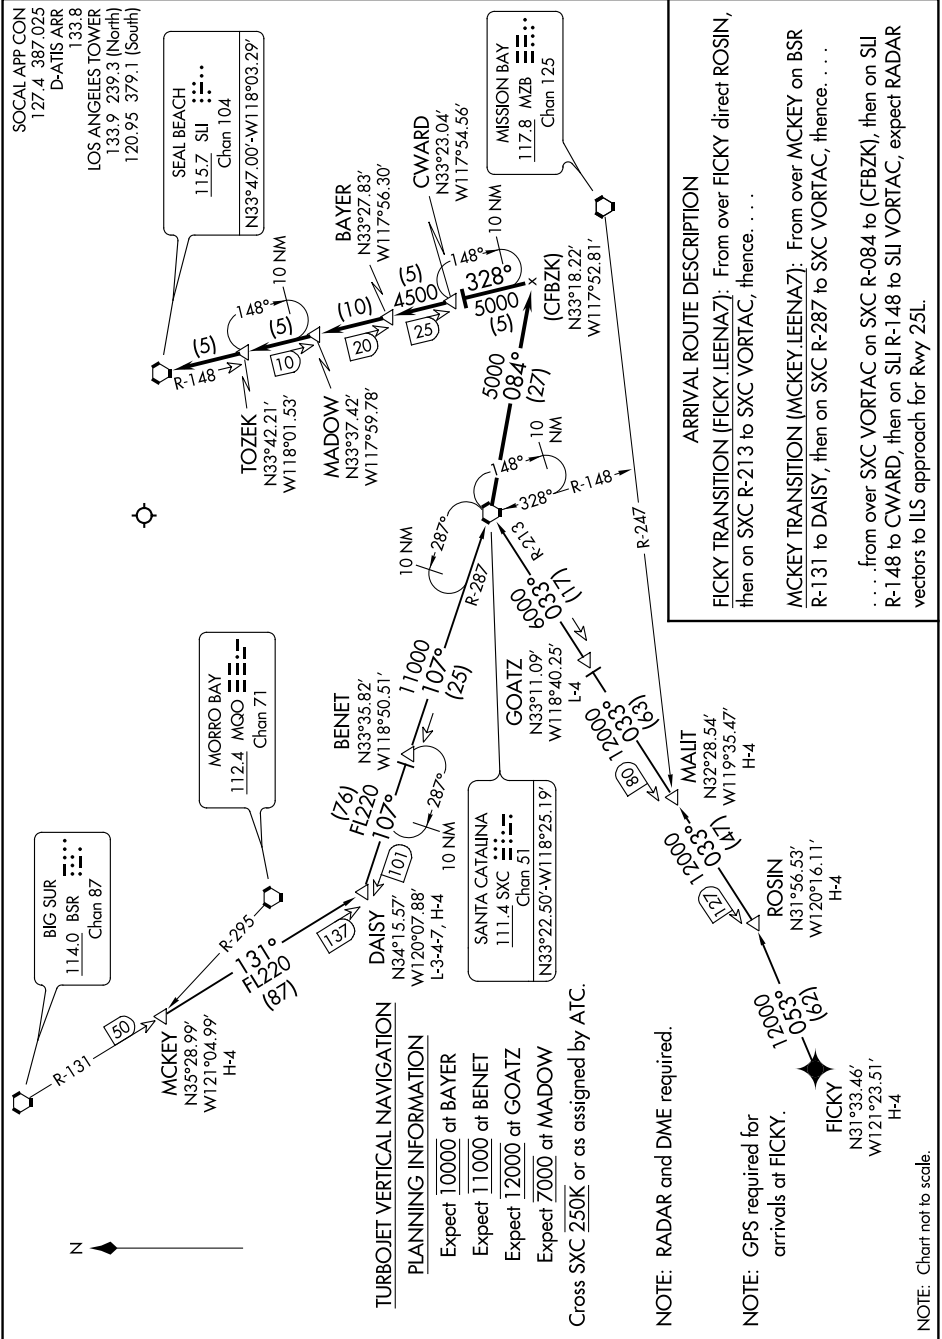

LEENA SEVEN ARRIVAL

AL-237 (FAA)

LOS ANGELES INTL (LAX)
LOS ANGELES, CALIFORNIA

SW-3, 31 JAN 2019 to 28 FEB 2019

SW-3, 31 JAN 2019 to 28 FEB 2019

LEENA SEVEN ARRIVAL

LOS ANGELES, CALIFORNIA
LOS ANGELES INTL (LAX)