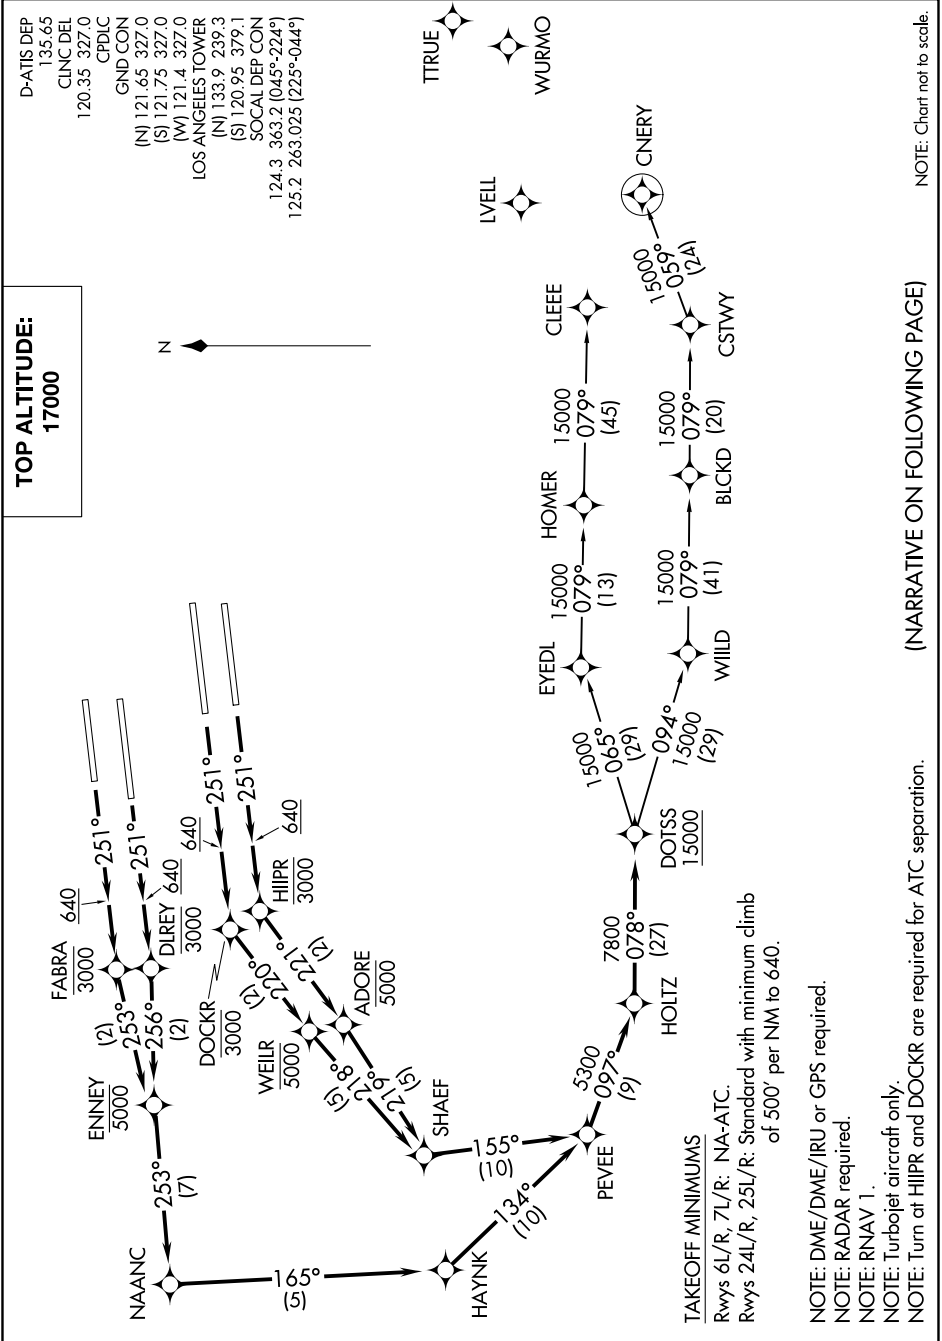

DOTSS TWO DEPARTURE (RNAV)

AL-237 (FAA)

LOS ANGELES INTL (LAX)
LOS ANGELES, CALIFORNIA

**TOP ALTITUDE:
17000**

SW-3, 31 JAN 2019 to 28 FEB 2019

NOTE: Chart not to scale.

(NARRATIVE ON FOLLOWING PAGE)

(NARRATIVE ON FOLLOWING PAGE)

SW-3, 31 JAN 2019 to 28 FEB 2019

DOTSS TWO DEPARTURE (RNAV)

LOS ANGELES, CALIFORNIA
LOS ANGELES INTL (LAX)