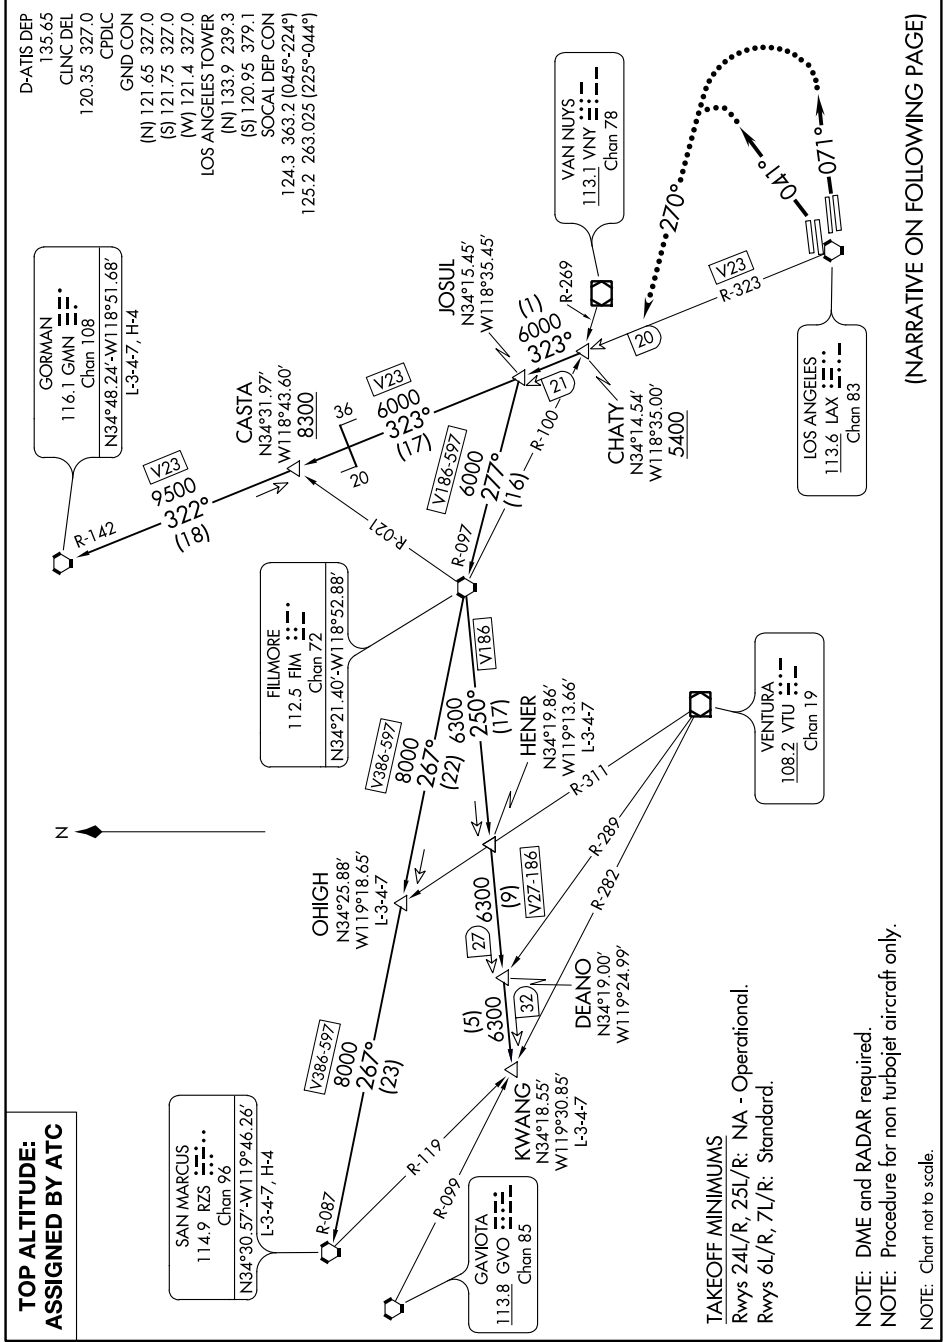

# CHATY FIVE DEPARTURE

AL-237 (FAA)

LOS ANGELES INTL (LAX)  
LOS ANGELES, CALIFORNIA

SW-3, 31 JAN 2019 to 28 FEB 2019

# CHATY FIVE DEPARTURE

LOS ANGELES, CALIFORNIA  
LOS ANGELES INTL (LAX)

SW-3, 31 JAN 2019 to 28 FEB 2019