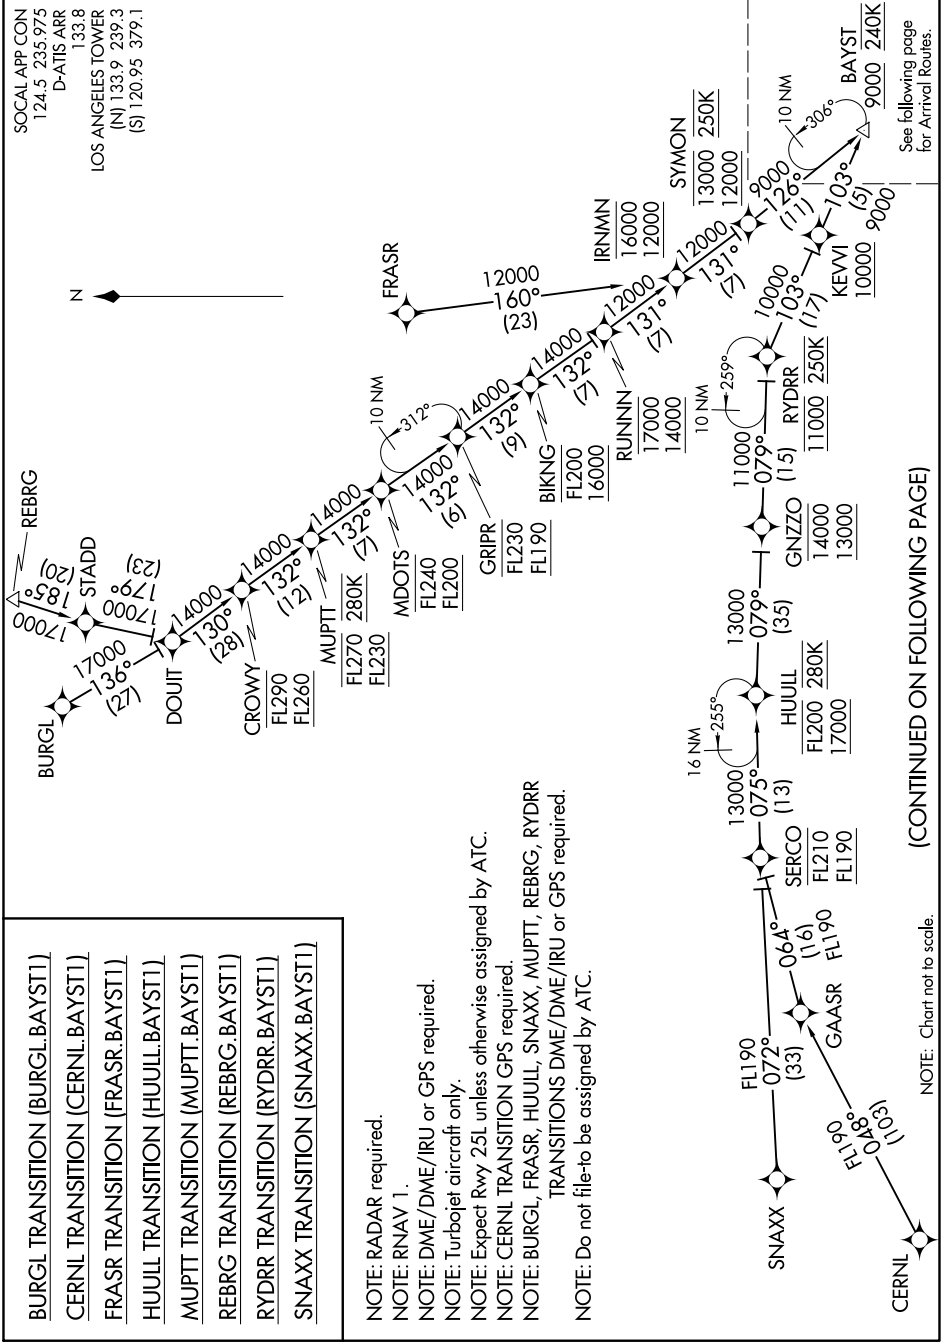

BAYST ONE ARRIVAL (RNAV) Transition Routes

AL-237 (FAA)

LOS ANGELES INTL (LAX)
LOS ANGELES, CALIFORNIA

SW-3, 31 JAN 2019 to 28 FEB 2019

See following page for Arrival Routes.

(CONTINUED ON FOLLOWING PAGE)

SW-3, 31 JAN 2019 to 28 FEB 2019

BAYST ONE ARRIVAL (RNAV) Transition Routes

LOS ANGELES, CALIFORNIA
LOS ANGELES INTL (LAX)