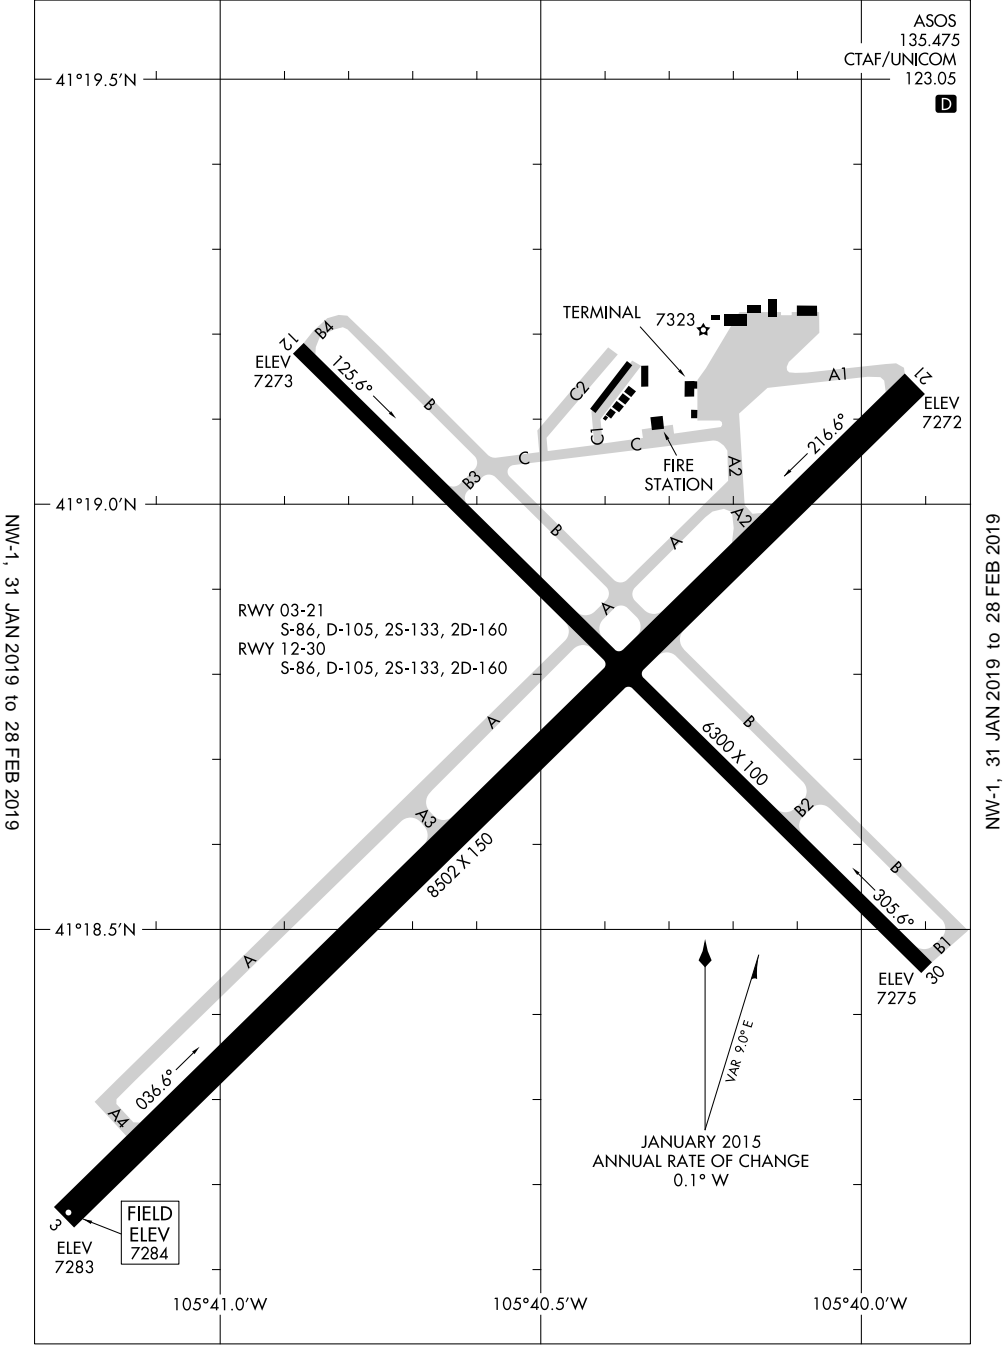

18312

AIRPORT DIAGRAM

AL-225 (FAA)

LARAMIE RGNL (LAR)
LARAMIE, WYOMING

ASOS
135.475
CTAF/UNICOM
123.05

NW-1, 31 JAN 2019 to 28 FEB 2019

NW-1, 31 JAN 2019 to 28 FEB 2019

AIRPORT DIAGRAM

18312

LARAMIE, WYOMING
LARAMIE RGNL (LAR)