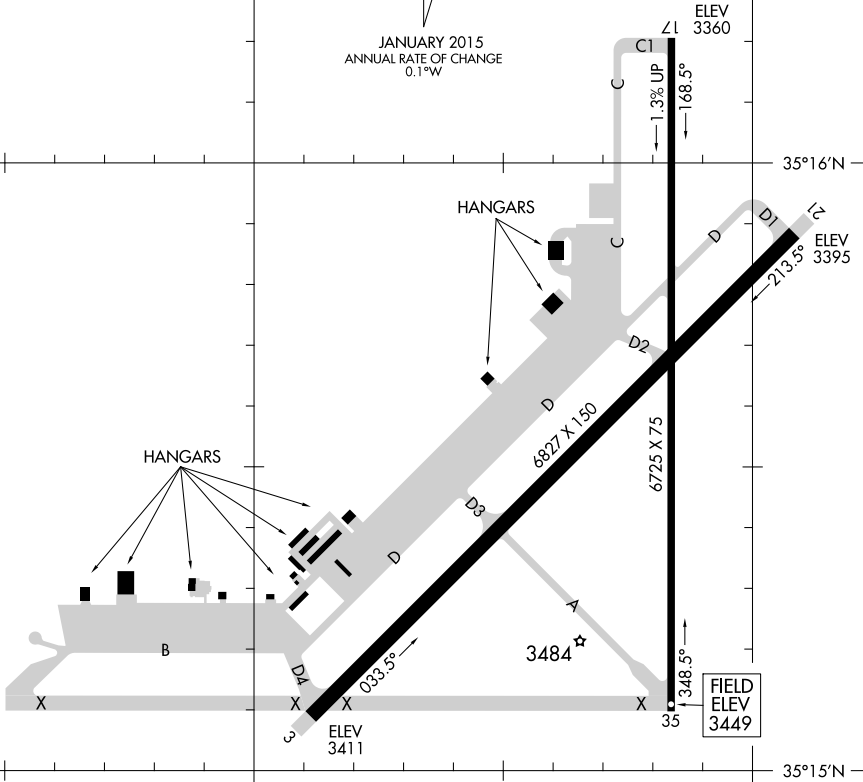

18312
AIRPORT DIAGRAM

AL-215 (FAA)

KINGMAN (IGM)
 KINGMAN, ARIZONA

ASOS
 119.275
 CTAF/UNICOM
 122.8
D

SW-4, 31 JAN 2019 to 28 FEB 2019

SW-4, 31 JAN 2019 to 28 FEB 2019

RWY 03-21
 PCN 20 F/D/X/T
 S-45, D-85, 2D-125, 2D/2D2-265
 RWY 17-35
 PCN 3 F/D/Y/T
 S-22, D-60

113°57'W

113°56'W

AIRPORT DIAGRAM
 18312

KINGMAN, ARIZONA
KINGMAN (IGM)