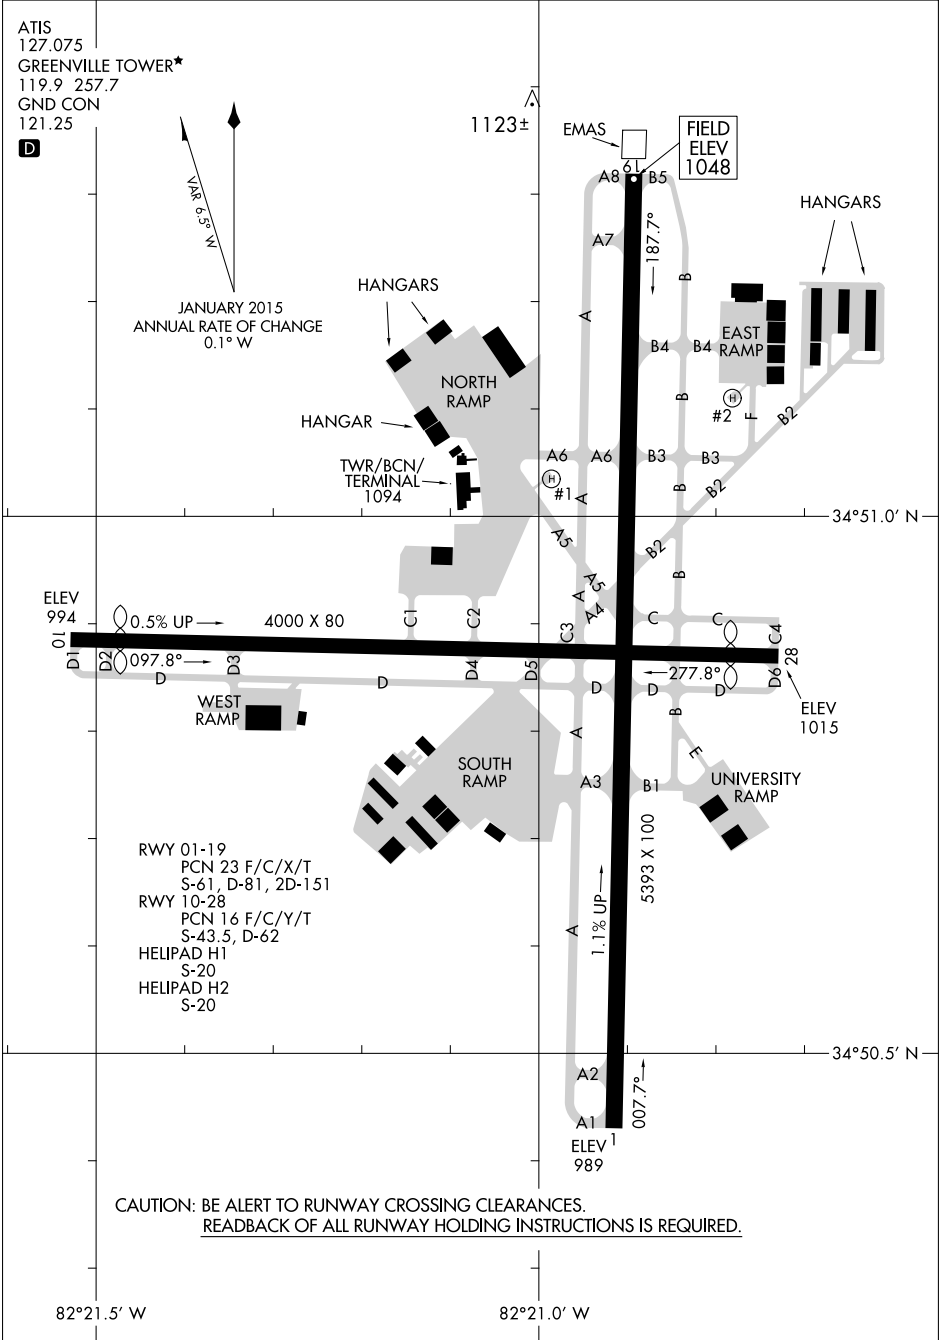

AIRPORT DIAGRAM

AL-180 (FAA)

GREENVILLE DOWNTOWN (GMU)
GREENVILLE, SOUTH CAROLINA

SE-2, 31 JAN 2019 to 28 FEB 2019

SE-2, 31 JAN 2019 to 28 FEB 2019

AIRPORT DIAGRAM

GREENVILLE, SOUTH CAROLINA
GREENVILLE DOWNTOWN (GMU)