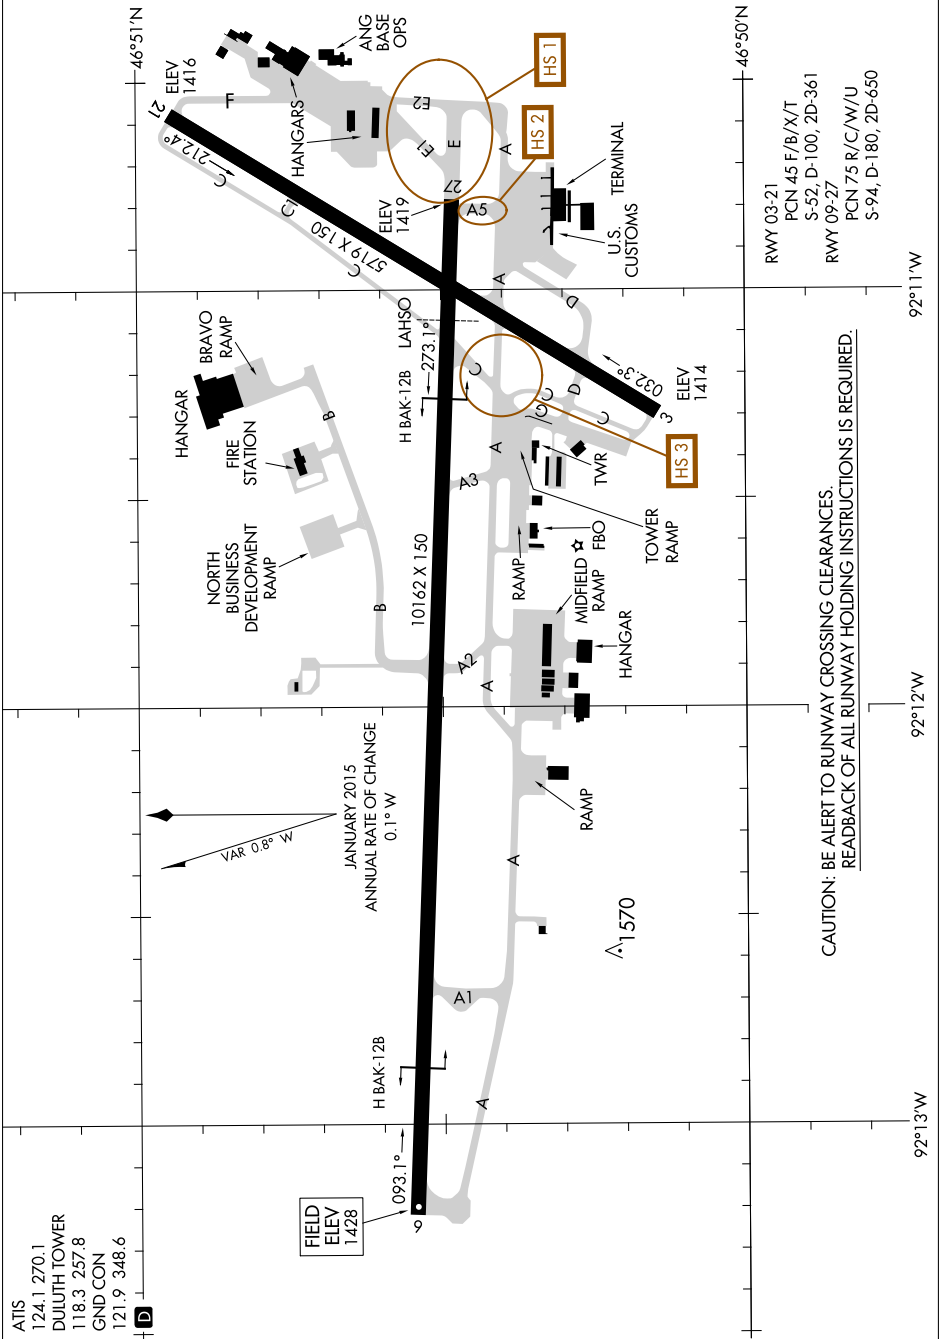

AIRPORT DIAGRAM

AL-125 (FAA)

DULUTH INTL (DLH)
DULUTH, MINNESOTA

NC-1, 31 JAN 2019 to 28 FEB 2019

RWY 03-21
PCN 45 F/B/X/T
S-52, D-100, 2D-361
RWY 09-27
PCN 75 R/C/W/U
S-94, D-180, 2D-650

**CAUTION: BE ALERT TO RUNWAY CROSSING CLEARANCES.
READBACK OF ALL RUNWAY HOLDING INSTRUCTIONS IS REQUIRED.**

ATIS
124.1 270.1
DULUTH TOWER
118.3 257.8
GND CON
121.9 348.6

AIRPORT DIAGRAM

DULUTH, MINNESOTA
DULUTH INTL (DLH)

NC-1, 31 JAN 2019 to 28 FEB 2019