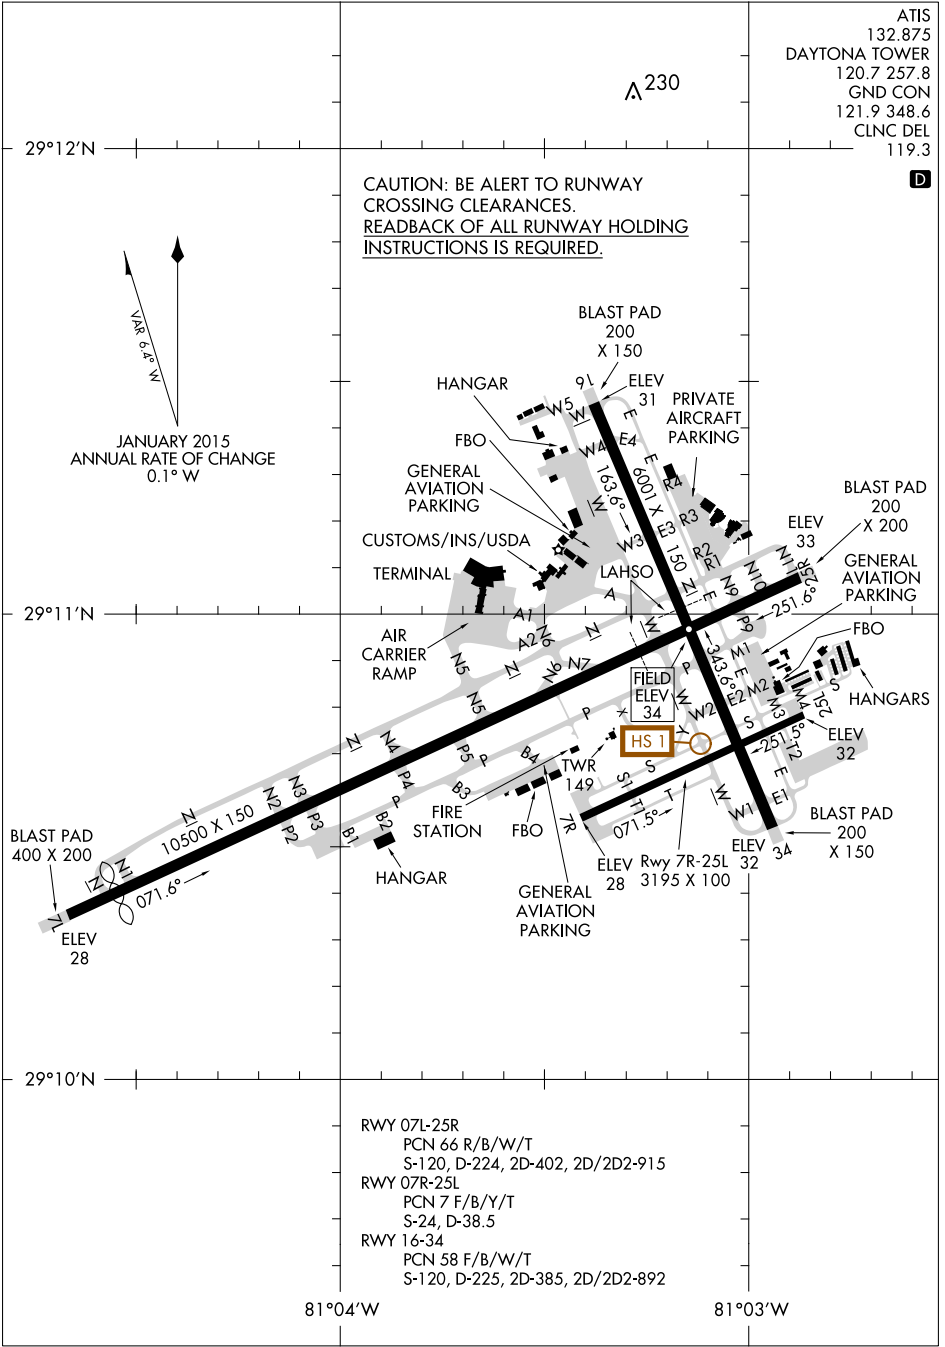

AIRPORT DIAGRAM

AL-110 (FAA)

DAYTONA BEACH INTL (DAB)
DAYTONA BEACH, FLORIDA

SE-3, 31 JAN 2019 to 28 FEB 2019

SE-3, 31 JAN 2019 to 28 FEB 2019

AIRPORT DIAGRAM

DAYTONA BEACH, FLORIDA
DAYTONA BEACH INTL (DAB)