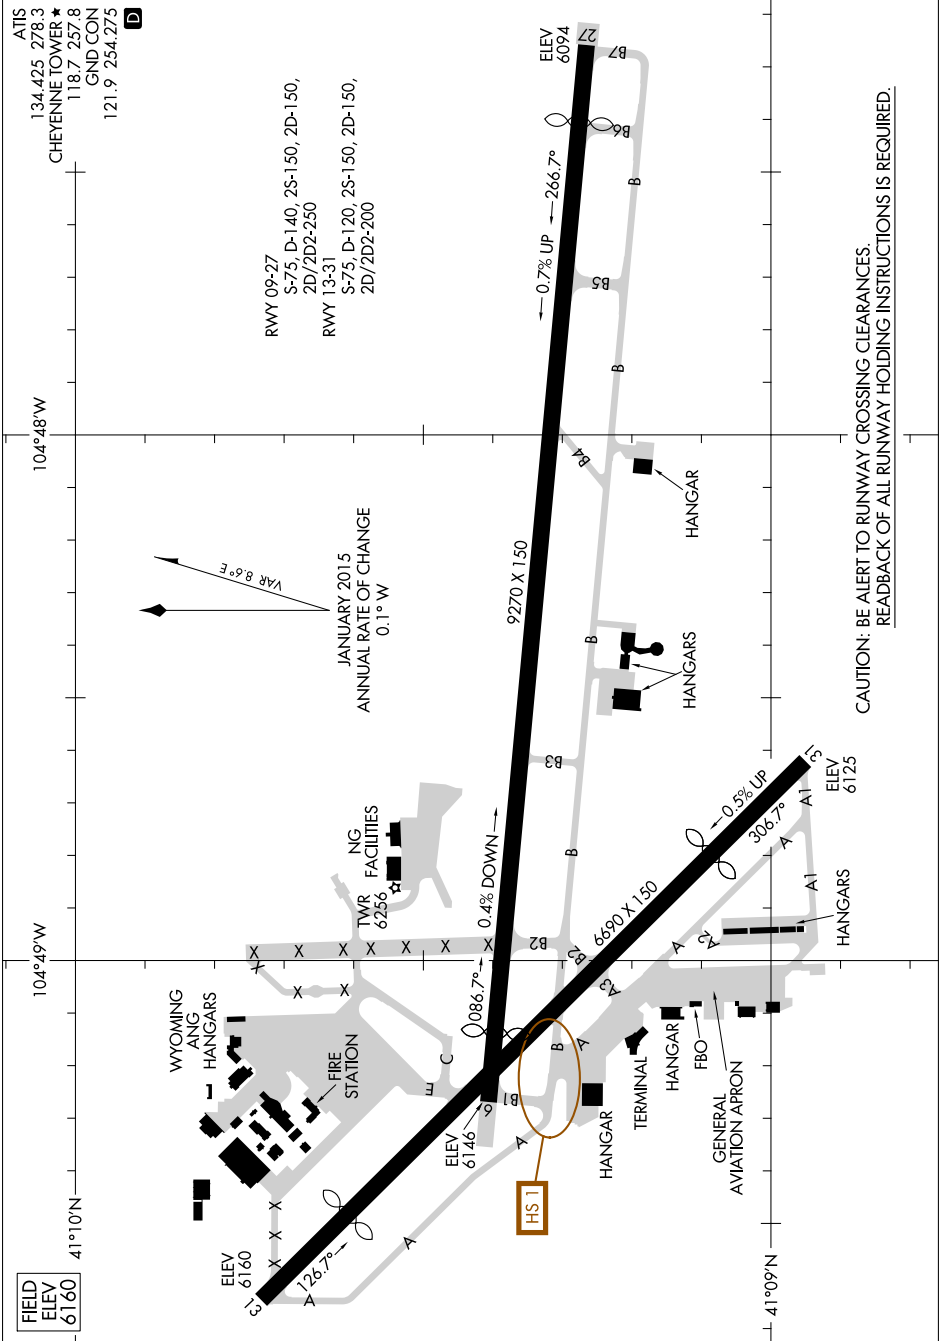

AIRPORT DIAGRAM

CHEYENNE RGNL/JERRY OLSON FIELD (CYS)
AL-80 (FAA) CHEYENNE, WYOMING

NW-1, 31 JAN 2019 to 28 FEB 2019

NW-1, 31 JAN 2019 to 28 FEB 2019

AIRPORT DIAGRAM

CHEYENNE, WYOMING
CHEYENNE RGNL/JERRY OLSON FIELD (CYS)