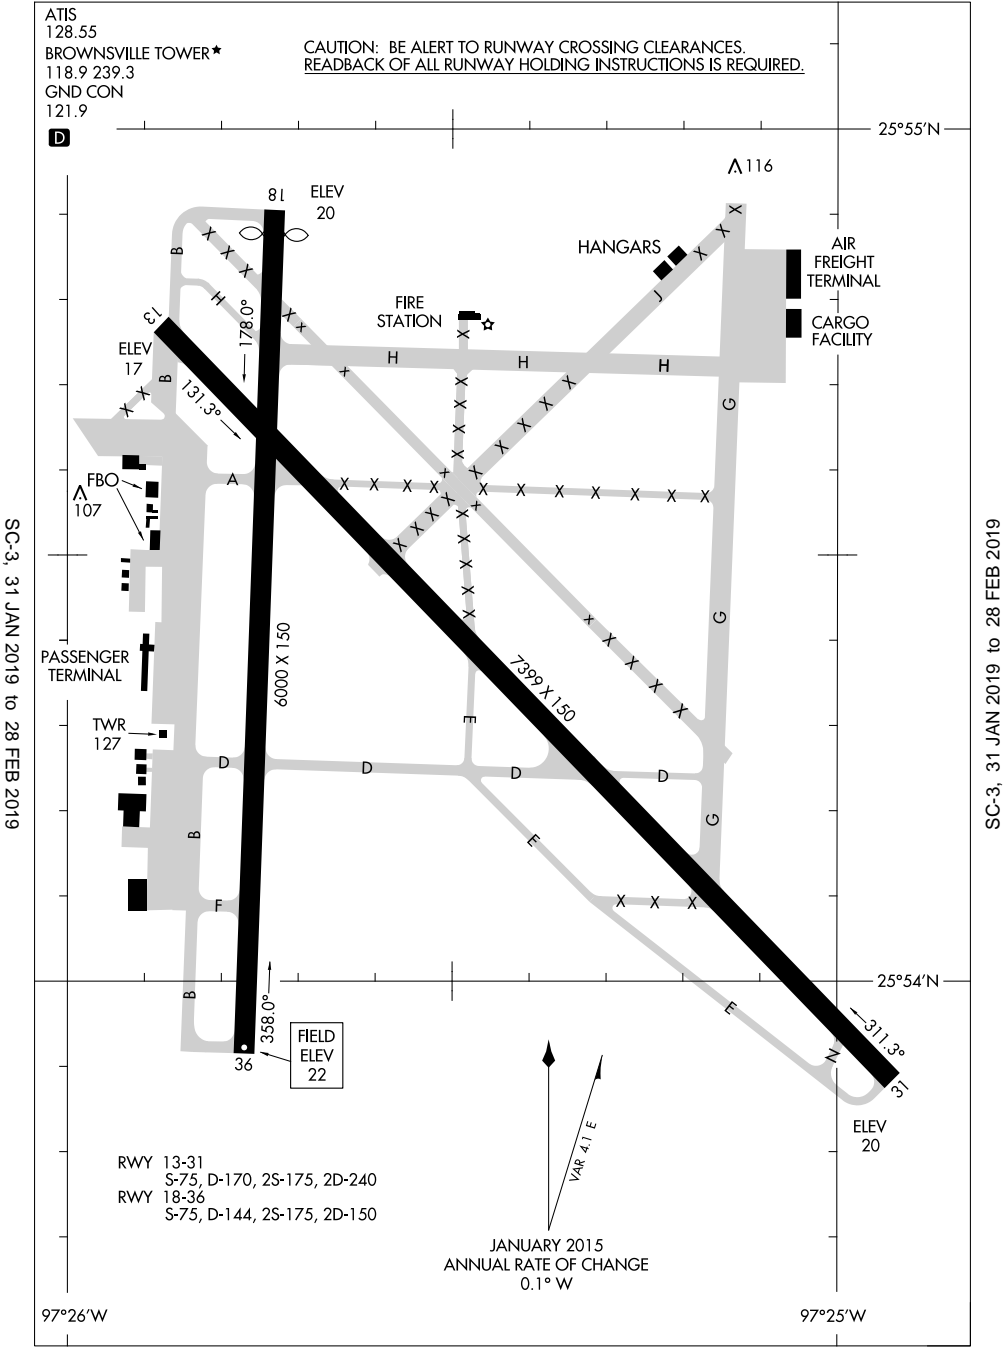

18200 **AIRPORT DIAGRAM** **BROWNSVILLE/SOUTH PADRE ISLAND INTL (BRO)**
 AL-61 (FAA) BROWNSVILLE, TEXAS

ATIS
 128.55
 BROWNSVILLE TOWER★
 118.9 239.3
 GND CON
 121.9

CAUTION: BE ALERT TO RUNWAY CROSSING CLEARANCES.
 READBACK OF ALL RUNWAY HOLDING INSTRUCTIONS IS REQUIRED.

SC-3, 31 JAN 2019 to 28 FEB 2019

SC-3, 31 JAN 2019 to 28 FEB 2019

AIRPORT DIAGRAM BROWNSVILLE, TEXAS
 18200 **BROWNSVILLE/SOUTH PADRE ISLAND INTL (BRO)**