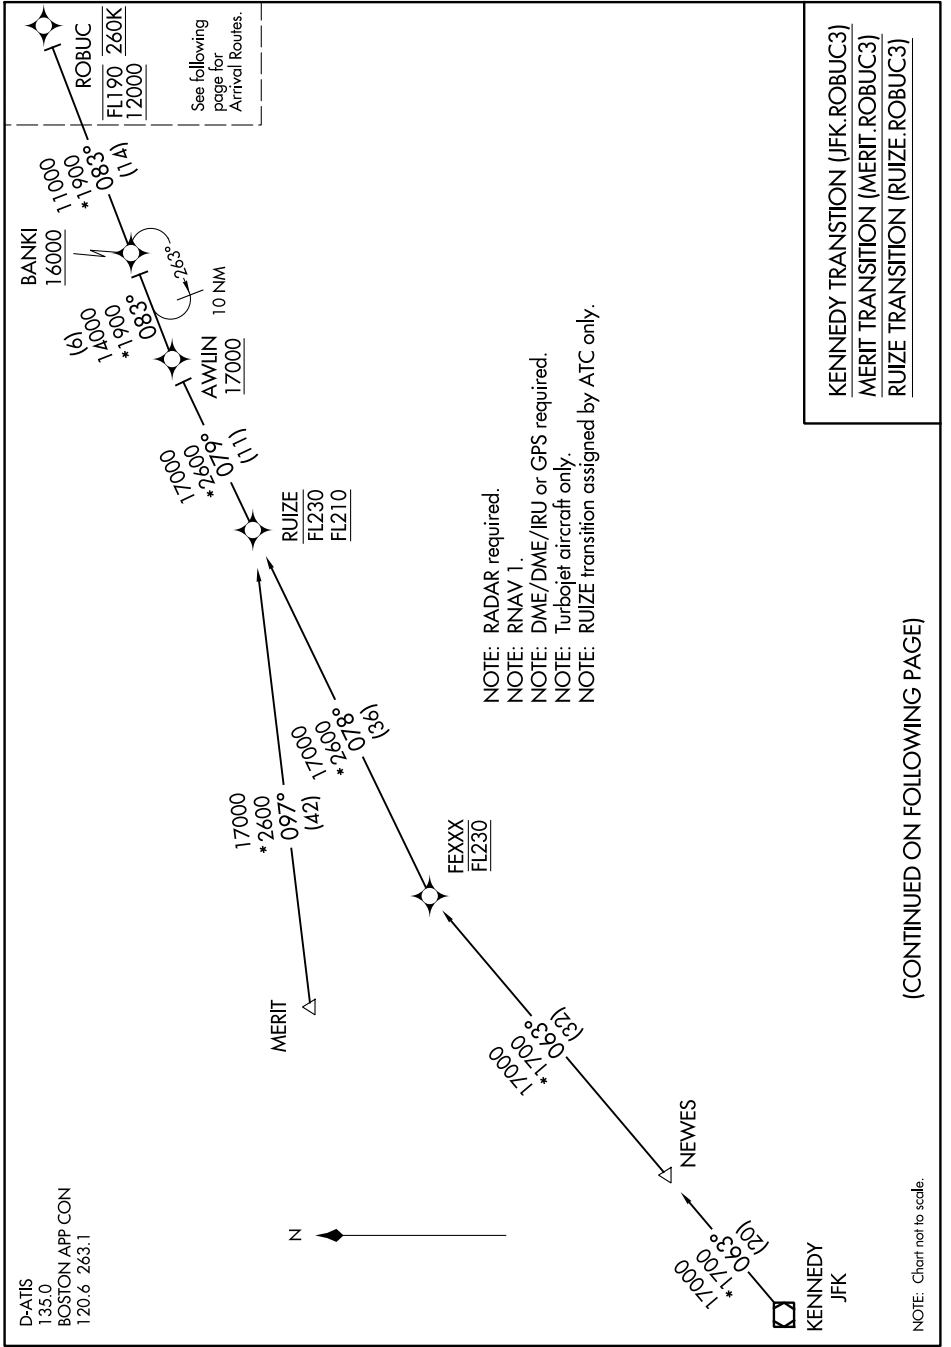

ROBUC THREE ARRIVAL (RNAV) Transition Routes

NE-1, 31 JAN 2019 to 28 FEB 2019

(CONTINUED ON FOLLOWING PAGE)

NOTE: Chart not to scale.

NE-1, 31 JAN 2019 to 28 FEB 2019

ROBUC THREE ARRIVAL (RNAV) Transition Routes