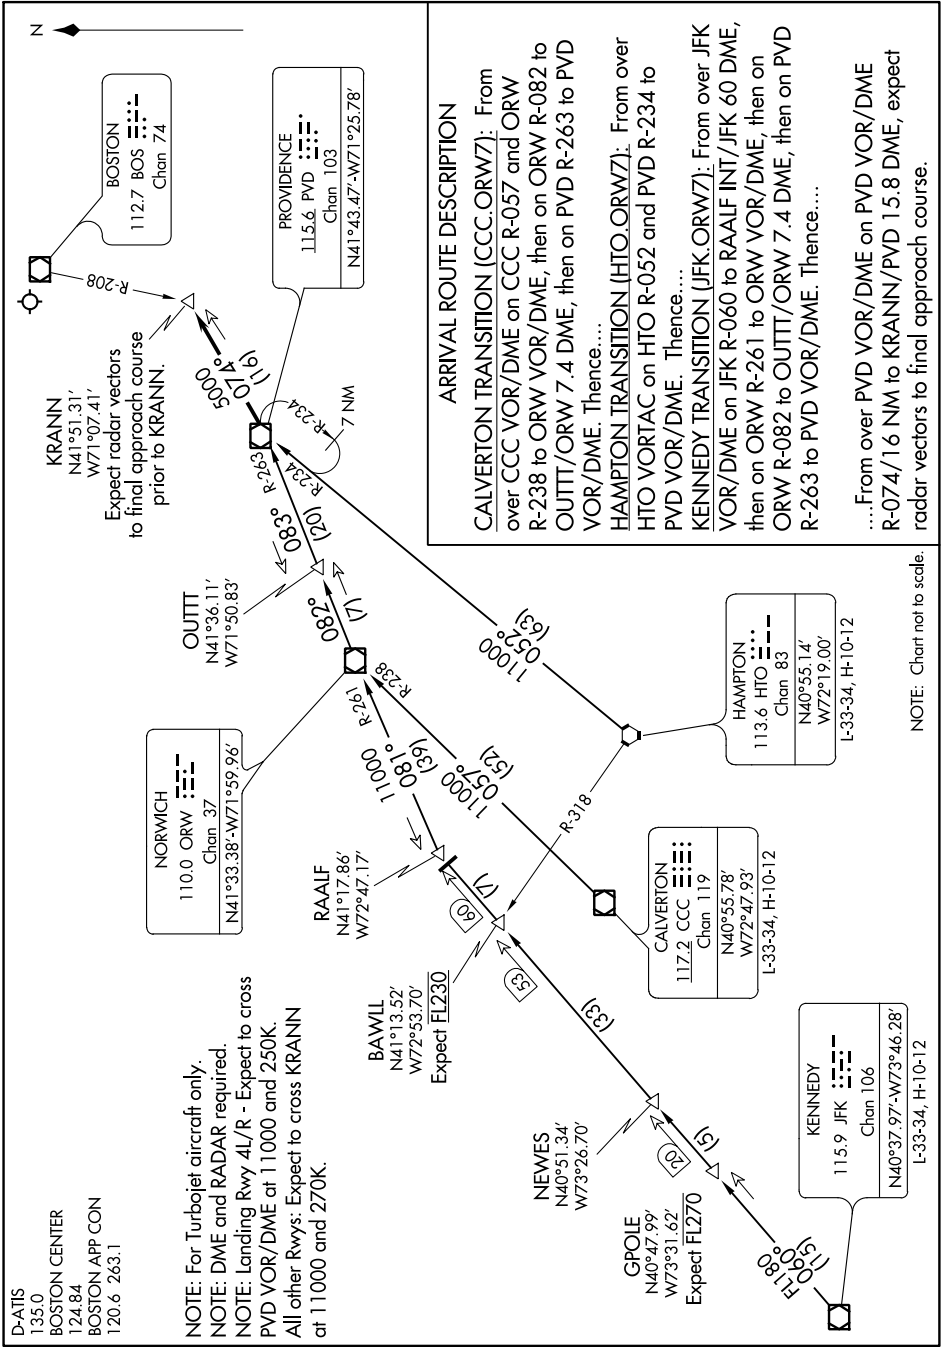

NORWICH SEVEN ARRIVAL

NE-1, 31 JAN 2019 to 28 FEB 2019

NORWICH SEVEN ARRIVAL

(ORW.ORW7) 21JUL16

NE-1, 31 JAN 2019 to 28 FEB 2019