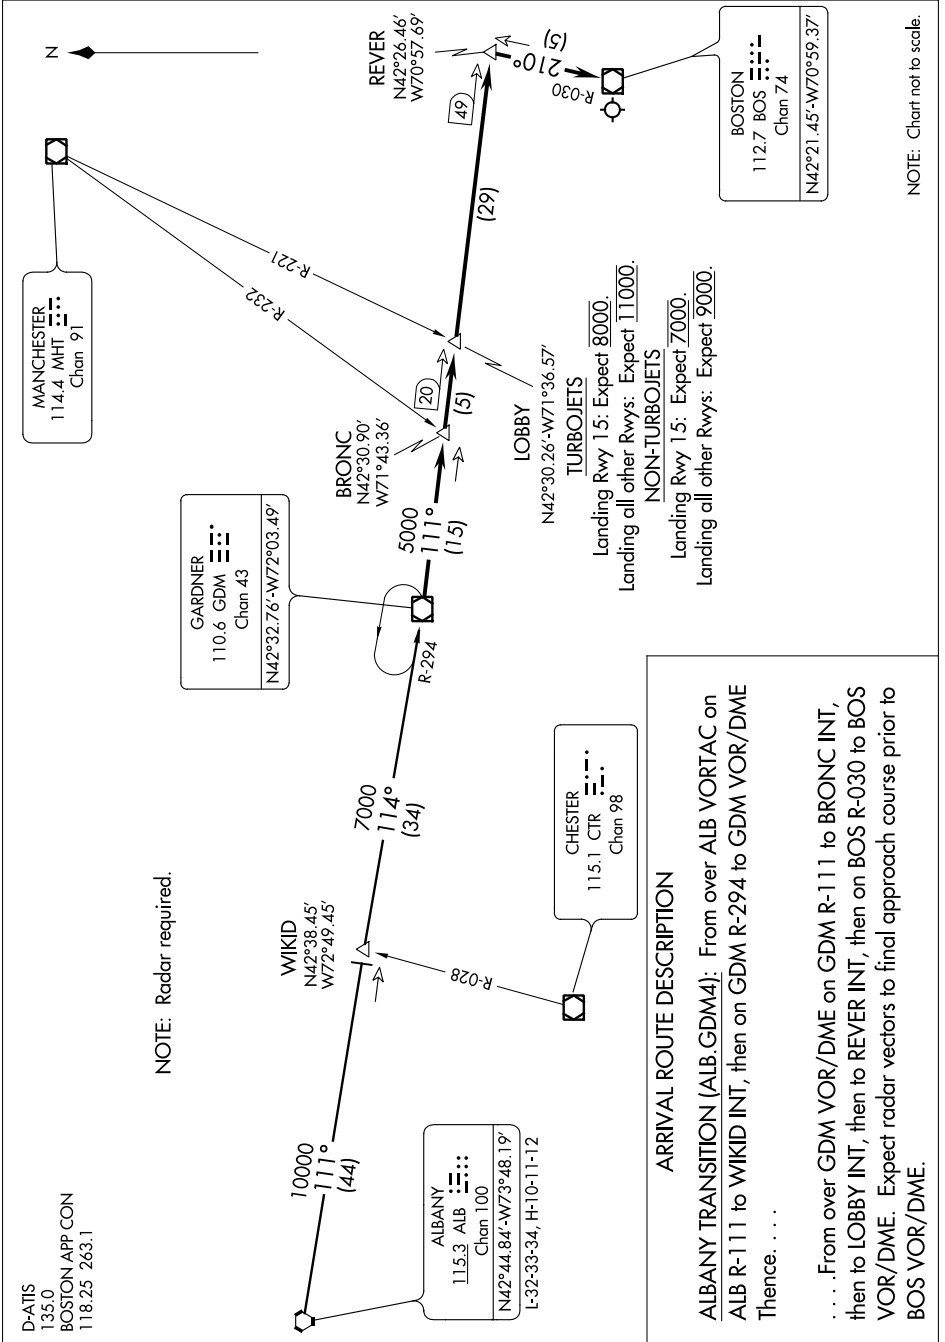

GARDNER FOUR ARRIVAL

NE-1, 31 JAN 2019 to 28 FEB 2019

GARDNER FOUR ARRIVAL

NE-1, 31 JAN 2019 to 28 FEB 2019

NOTE: Chart not to scale.