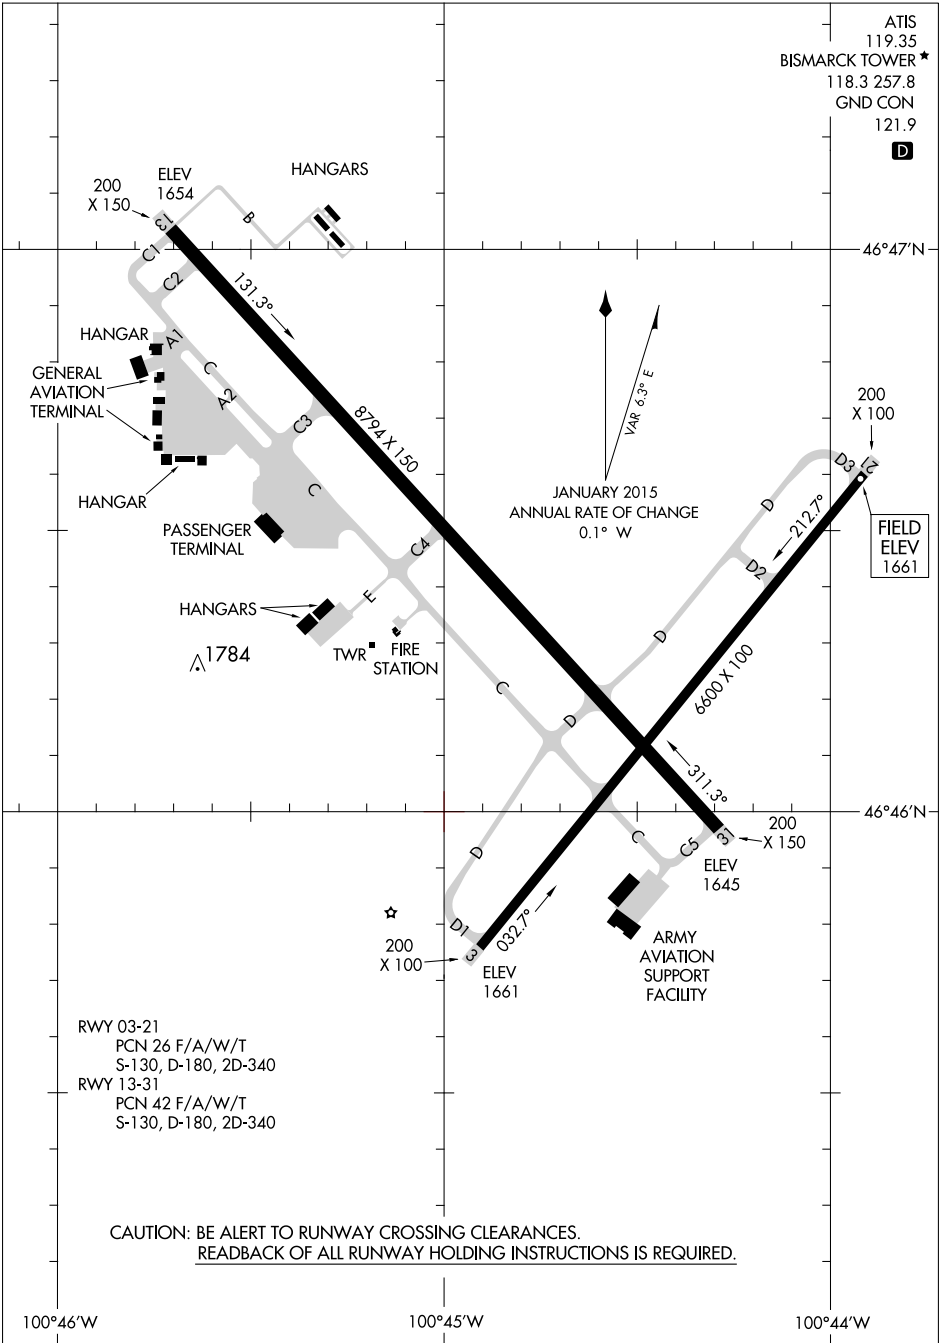

19003

# AIRPORT DIAGRAM

AL-51 (FAA)

BISMARCK MUNI (BIS)  
BISMARCK, NORTH DAKOTA

ATIS 119.35  
 BISMARCK TOWER ★ 118.3 257.8  
 GND CON 121.9  
D

NC-1, 31 JAN 2019 to 28 FEB 2019

NC-1, 31 JAN 2019 to 28 FEB 2019

# AIRPORT DIAGRAM

19003

BISMARCK, NORTH DAKOTA  
BISMARCK MUNI (BIS)