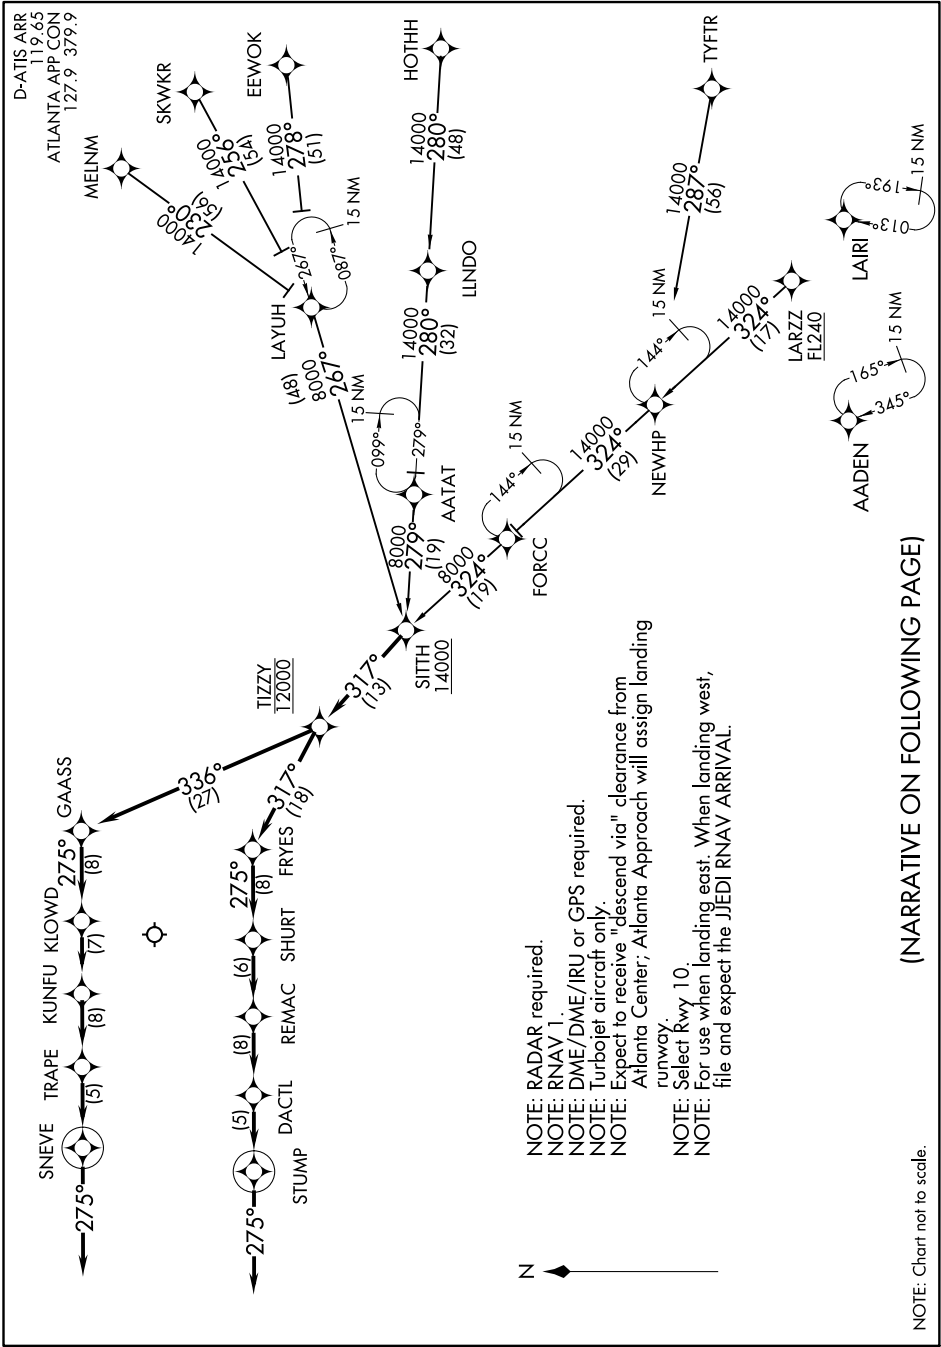

(SITTH.SITTH2) 18032

# SITTH TWO ARRIVAL(RNAV)

AL-26 (FAA)

HARTSFIELD-JACKSON ATLANTA INTL (ATL)  
ATLANTA, GEORGIA

SE-4, 31 JAN 2019 to 28 FEB 2019

(NARRATIVE ON FOLLOWING PAGE)

NOTE: Chart not to scale.

SE-4, 31 JAN 2019 to 28 FEB 2019

SITTH TWO ARRIVAL(RNAV)  
(SITTH.SITTH2) 01FEB18

ATLANTA, GEORGIA  
HARTSFIELD-JACKSON ATLANTA INTL (ATL)