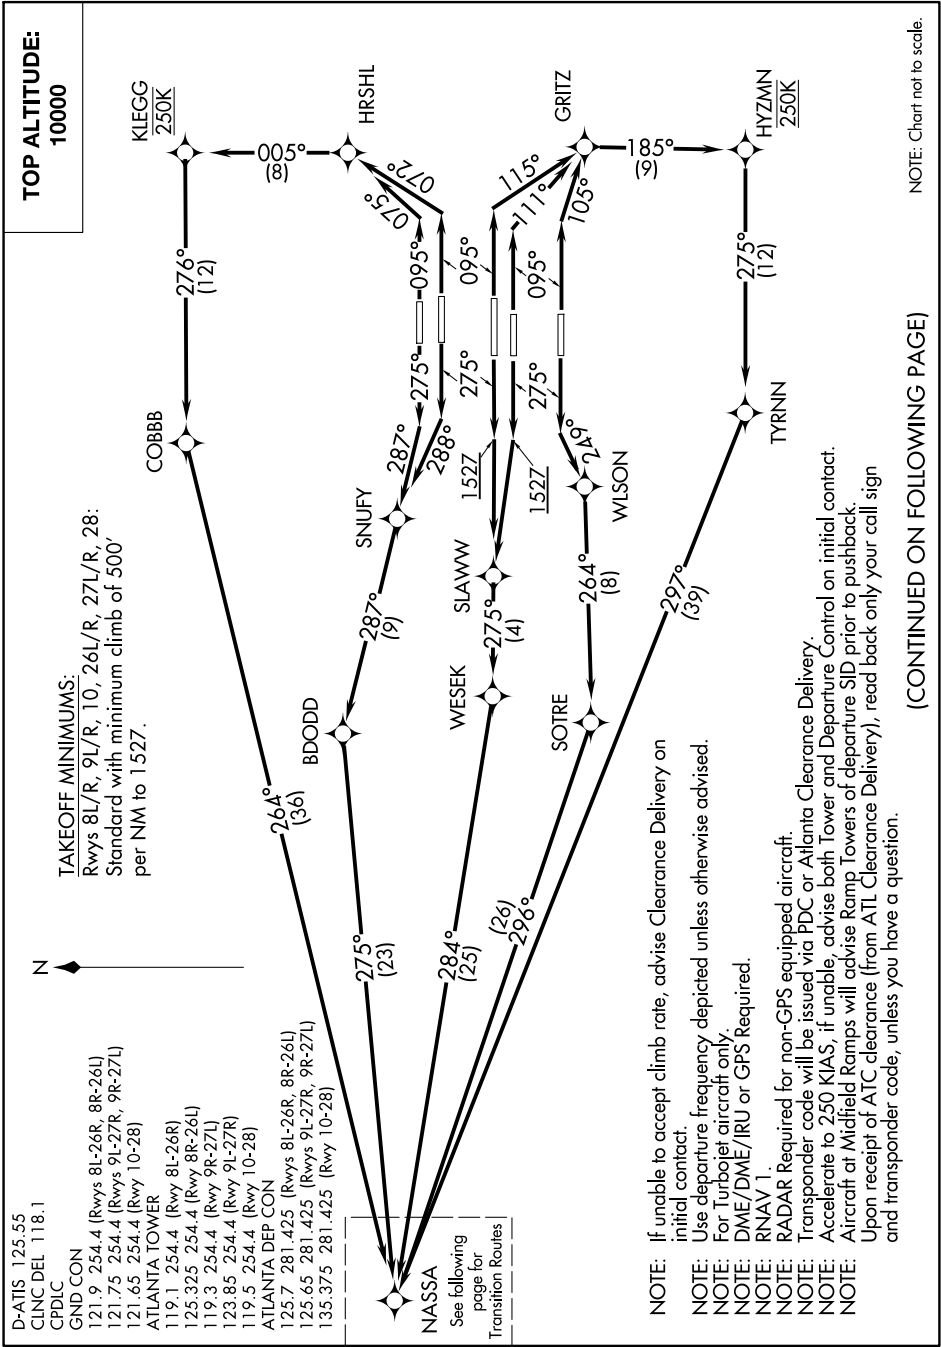

NASSA TWO DEPARTURE (RNAV) Departure Routes

SE-4, 31 JAN 2019 to 28 FEB 2019

NASSA TWO DEPARTURE (RNAV) Departure Routes

(CONTINUED ON FOLLOWING PAGE)

SE-4, 31 JAN 2019 to 28 FEB 2019