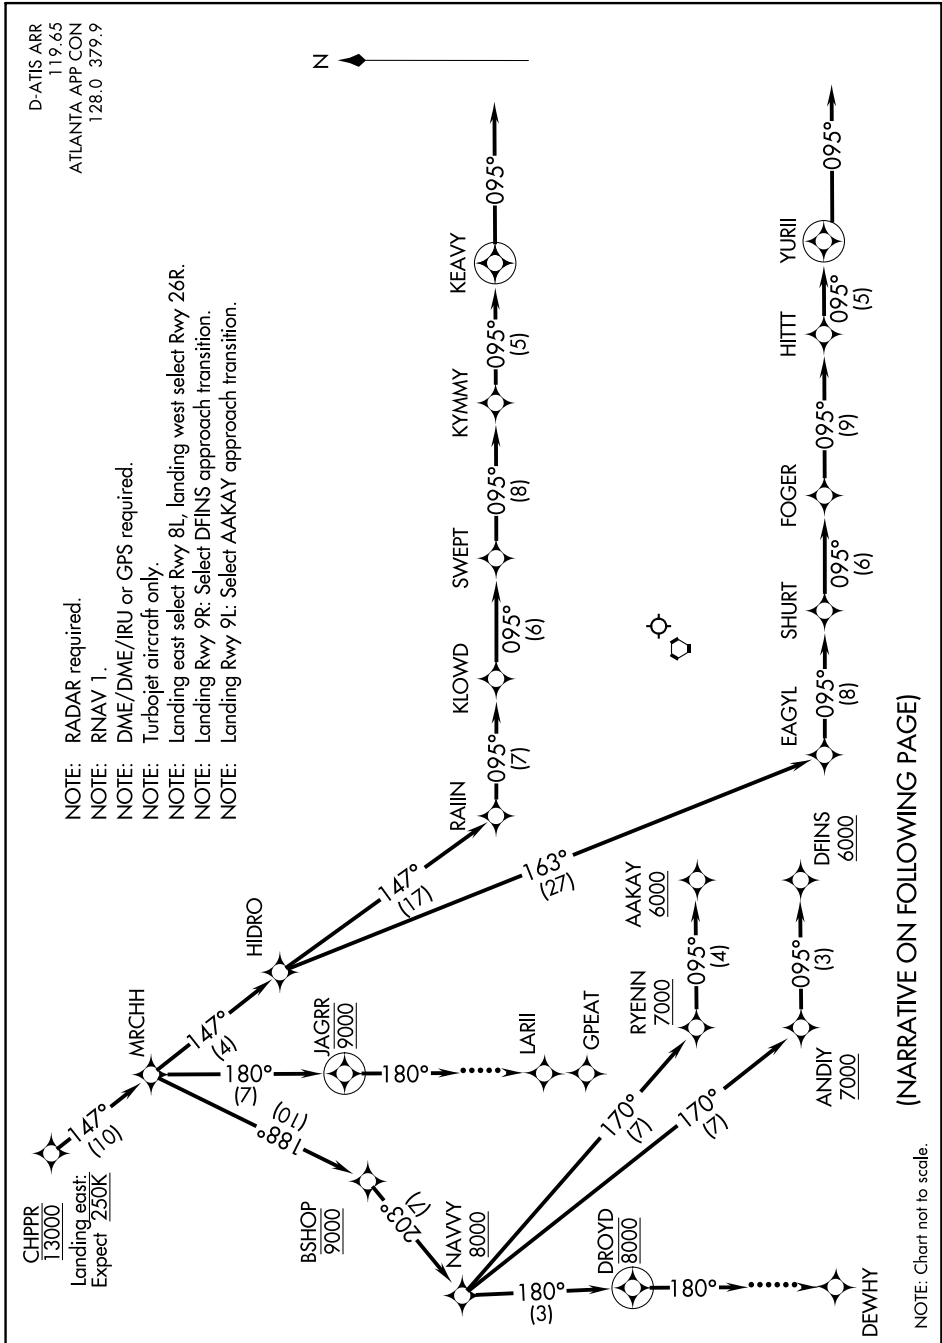

CHPPR ONE ARRIVAL (RNAV) Arrival Routes

SE-4, 31 JAN 2019 to 28 FEB 2019

(NARRATIVE ON FOLLOWING PAGE)

NOTE: Chart not to scale.

SE-4, 31 JAN 2019 to 28 FEB 2019

CHPPR ONE ARRIVAL (RNAV) Arrival Routes