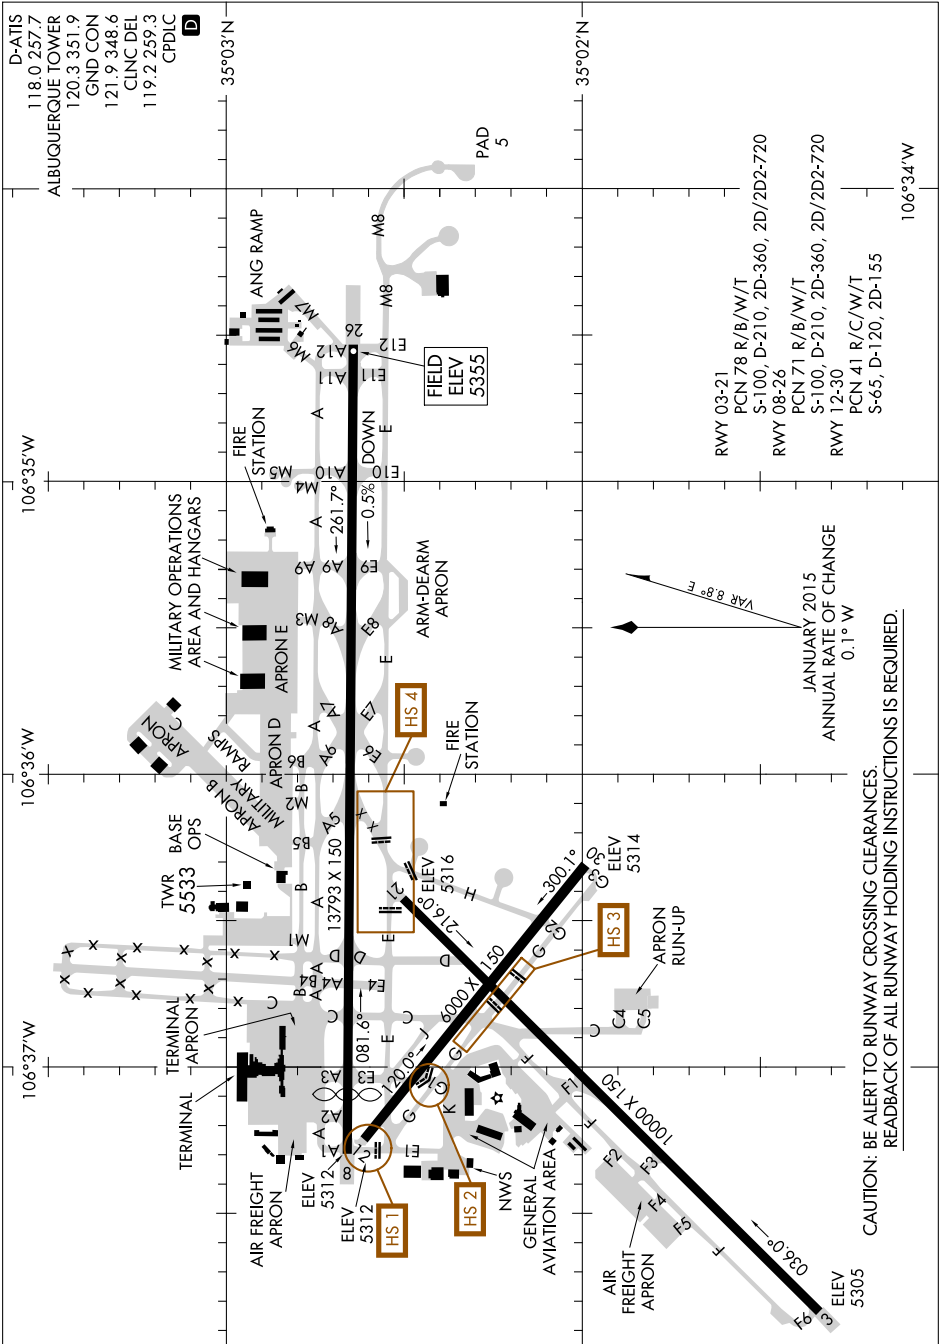

AIRPORT DIAGRAM

AL-12 (FAA)

ALBUQUERQUE INTL SUNPORT (ABQ)
ALBUQUERQUE, NEW MEXICO

SW-1, 31 JAN 2019 to 28 FEB 2019

SW-1, 31 JAN 2019 to 28 FEB 2019

AIRPORT DIAGRAM

ALBUQUERQUE, NEW MEXICO
ALBUQUERQUE INTL SUNPORT (ABQ)