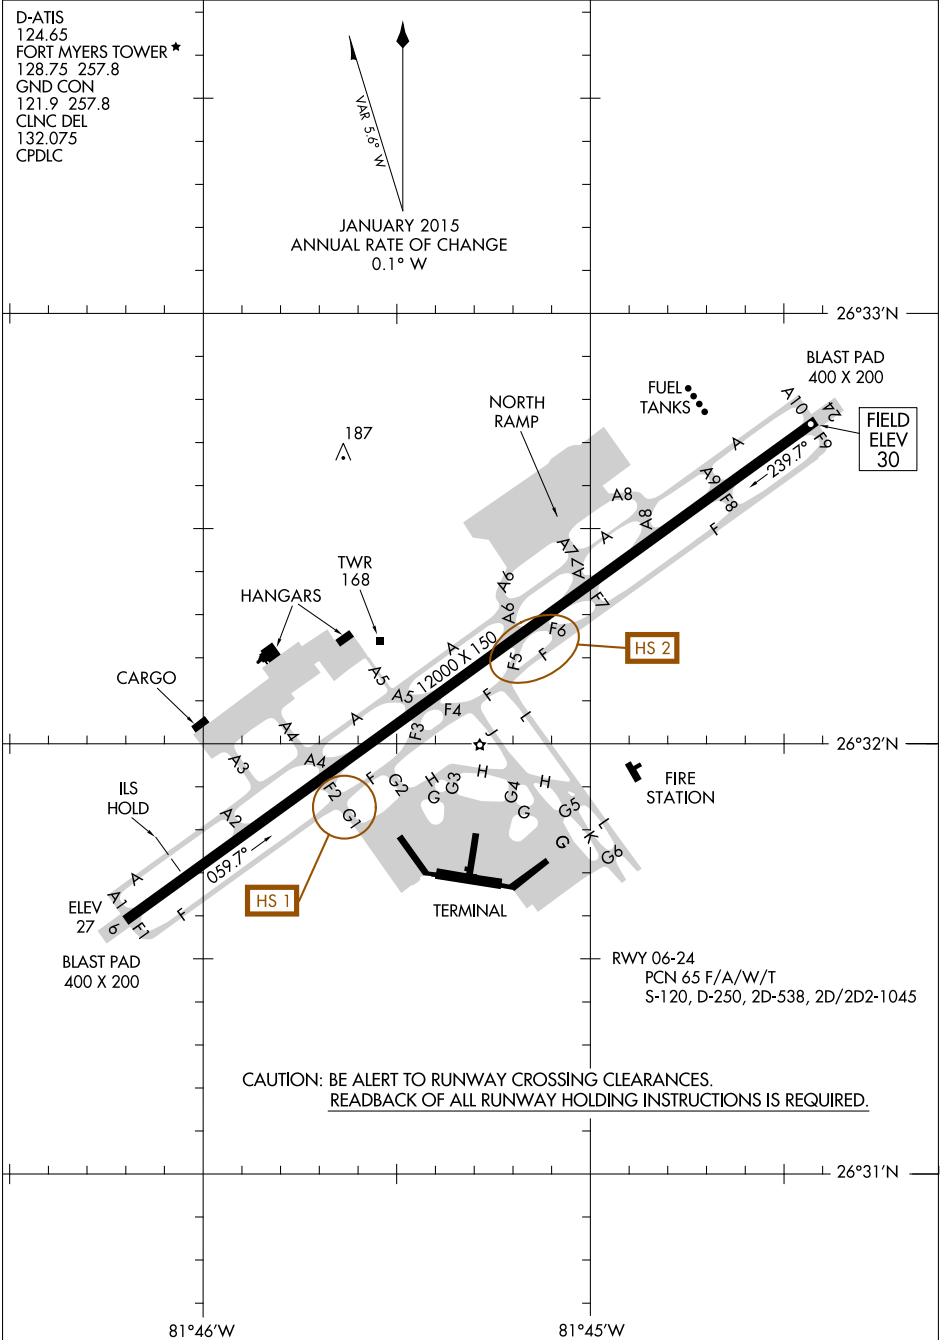

# AIRPORT DIAGRAM

AL-6757 (FAA)

SOUTHWEST FLORIDA INTL (R.S.W)  
FORT MYERS, FLORIDA

D-ATIS  
124.65  
FORT MYERS TOWER ★  
128.75 257.8  
GND CON  
121.9 257.8  
CLNC DEL  
132.075  
CPDLC

JANUARY 2015  
ANNUAL RATE OF CHANGE  
0.1° W

SE-3. 03 JAN 2019 to 31 JAN 2019

SE-3. 03 JAN 2019 to 31 JAN 2019

# AIRPORT DIAGRAM

FORT MYERS, FLORIDA  
SOUTHWEST FLORIDA INTL (R.S.W)