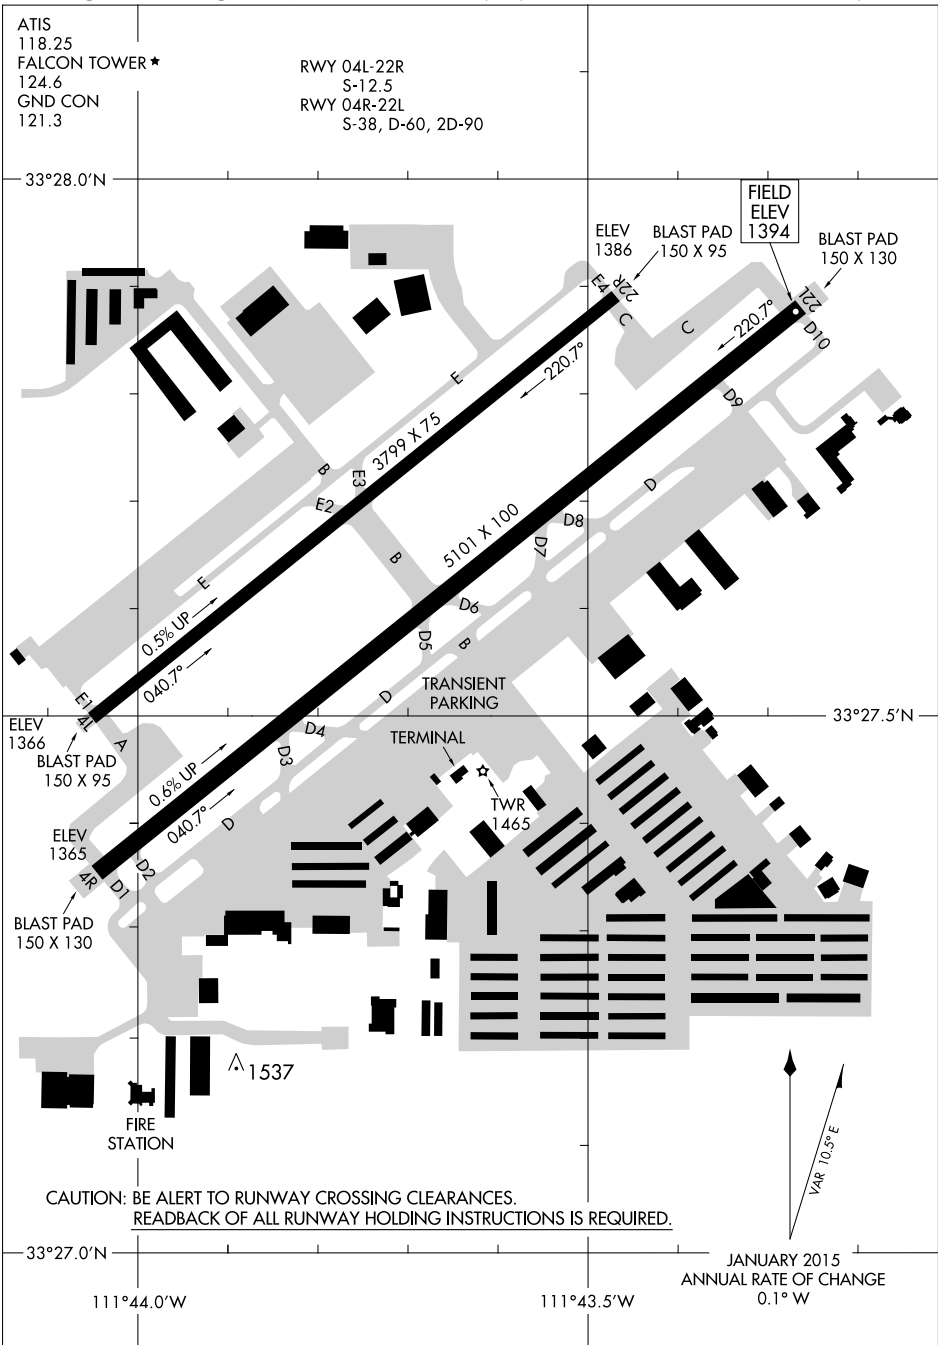

AIRPORT DIAGRAM

18312

AL-6647 (FAA)

FALCON FIELD (F'F'Z)
MESA, ARIZONA

SW-4, 03 JAN 2019 to 31 JAN 2019

SW-4, 03 JAN 2019 to 31 JAN 2019

AIRPORT DIAGRAM

18312

MESA, ARIZONA
FALCON FIELD (F'F'Z)