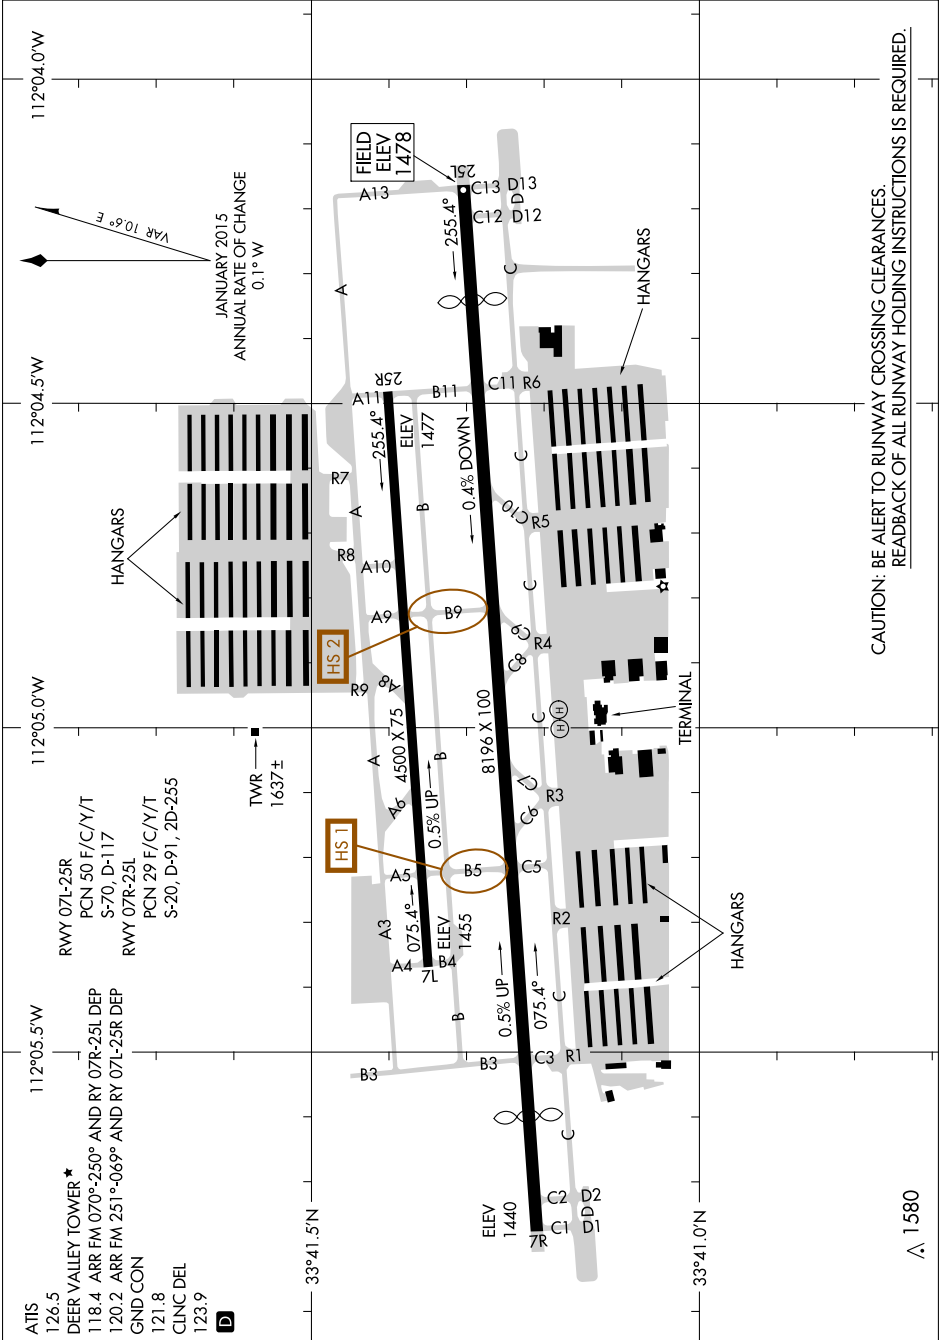

# AIRPORT DIAGRAM

AL-6646 (FAA)

PHOENIX DEER VALLEY (DVT)  
PHOENIX, ARIZONA

SW-4, 03 JAN 2019 to 31 JAN 2019

CAUTION: BE ALERT TO RUNWAY CROSSING CLEARANCES.  
READBACK OF ALL RUNWAY HOLDING INSTRUCTIONS IS REQUIRED.

SW-4, 03 JAN 2019 to 31 JAN 2019

# AIRPORT DIAGRAM

PHOENIX, ARIZONA  
PHOENIX DEER VALLEY (DVT)

1580