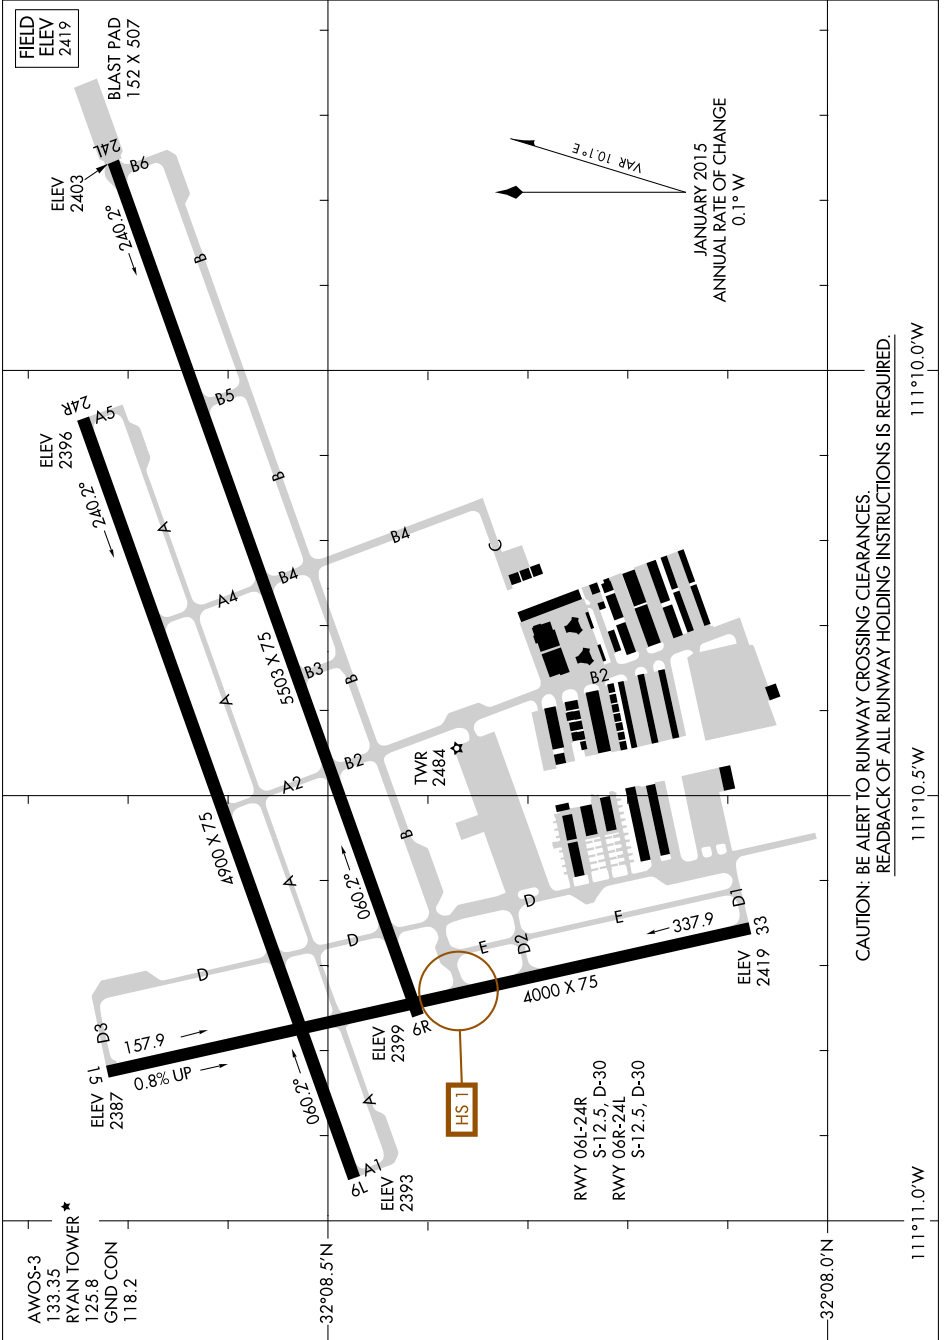

# AIRPORT DIAGRAM

AL-6513 (FAA)

RYAN FIELD (RYN)  
TUCSON, ARIZONA

CAUTION: BE ALERT TO RUNWAY CROSSING CLEARANCES.  
READBACK OF ALL RUNWAY HOLDING INSTRUCTIONS IS REQUIRED.

SW-4, 03 JAN 2019 to 31 JAN 2019

SW-4, 03 JAN 2019 to 31 JAN 2019

# AIRPORT DIAGRAM

TUCSON, ARIZONA  
RYAN FIELD (RYN)