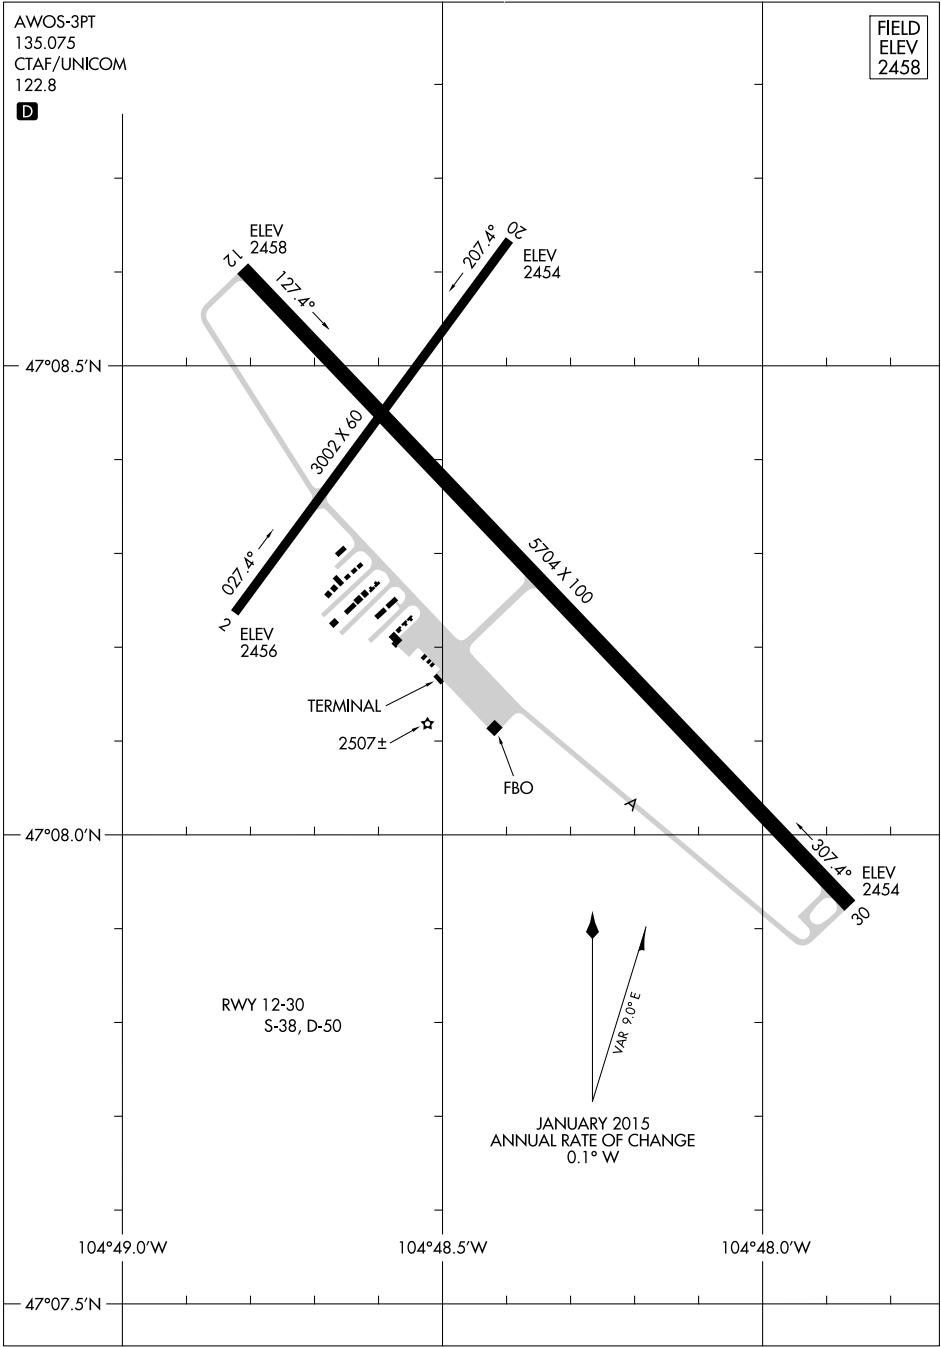

17005

# AIRPORT DIAGRAM

AL-6078 (FAA)

DAWSON COMMUNITY (GDV)  
GLENDDIVE, MONTANA

AWOS-3PT  
135.075  
CTAF/UNICOM  
122.8

FIELD  
ELEV  
2458

**D**

NW-1, 03 JAN 2019 to 31 JAN 2019

NW-1, 03 JAN 2019 to 31 JAN 2019

# AIRPORT DIAGRAM

17005

GLENDDIVE, MONTANA  
DAWSON COMMUNITY (GDV)