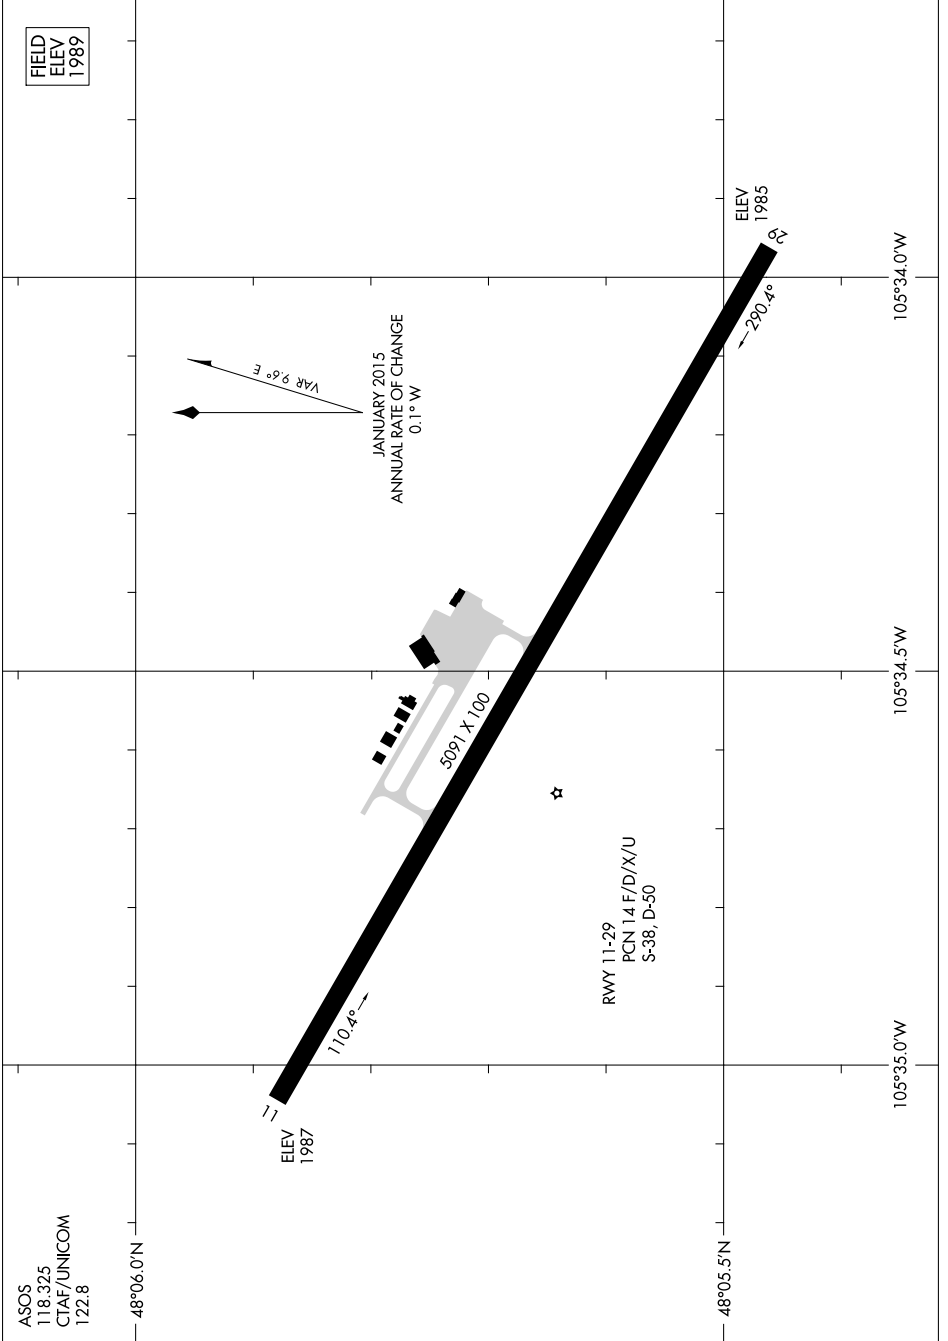

16147

AIRPORT DIAGRAM

AL-6018 (FAA)

L M CLAYTON (OLF)
WOLF POINT, MONTANA

NW-1, 03 JAN 2019 to 31 JAN 2019

NW-1, 03 JAN 2019 to 31 JAN 2019

AIRPORT DIAGRAM

16147

WOLF POINT, MONTANA
L M CLAYTON (OLF)